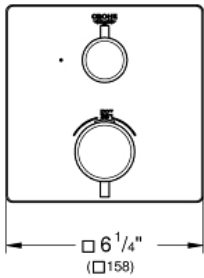

GROHTHERM  
Single Function 2-Handle  
Thermostatic Trim

MODEL # 24110000

Pure Freude  
an Wasser

GROHE

**Product Description:**

**GROHTHERM**

**Single Function 2-Handle Thermostatic Trim**

**Standard Specification:**

- Required rough-in-set sold separately (GROHE Rapido SmartBox 35 601 000)
- **GROHE TurboStat** Compact cartridge with wax thermoelement
- **GROHE StarLight** chrome finish
- Wall trim plate with GROHE QuickFix (Concealing mounting screws)
- Metal trim angle adjustable up to 6°
- Thermostatic temperature control with SafeStop at 100° F/38° C
- GROHE SafeStop Plus temperature limiter at 115° F/46° C
- Volume control with ceramic stop valve, 120°