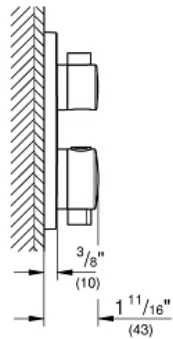

GROHTHERM  
Single Function 2-Handle  
Thermostatic Trim

MODEL # 24110000

Pure Freude  
an Wasser

GROHE

**Product Description:**

**GROHTHERM**

**Single Function 2-Handle Thermostatic Trim**

**Standard Specification:**

- Required rough-in-set sold separately (GROHE Rapido SmartBox 35 601 000)
- **GROHE TurboStat** Compact cartridge with wax thermoelement
- **GROHE StarLight** chrome finish
- Wall trim plate with GROHE QuickFix (Concealing mounting screws)
- Metal trim angle adjustable up to 6°
- Thermostatic temperature control with SafeStop at 100° F/38° C
- GROHE SafeStop Plus temperature limiter at 115° F/46° C
- Volume control with ceramic stop valve, 120°