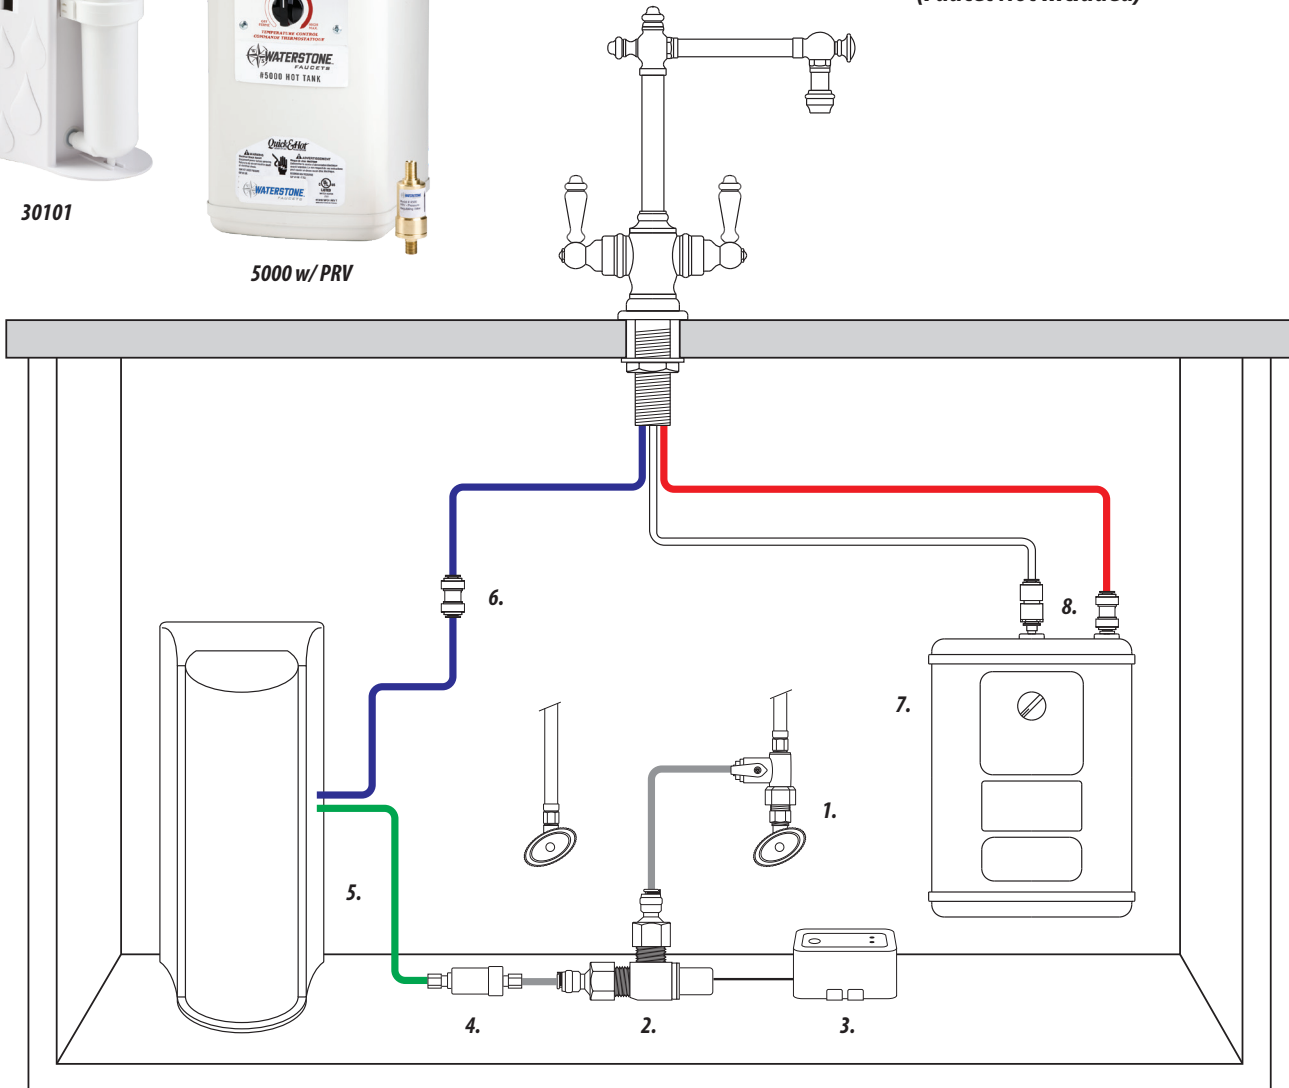

ULTIMATE UNDER SINK SYSTEM

Model # 1000

Product Description

- Ultimate Under Sink System includes:
- #5000 Hot Tank w/ #4500 PRV
 - #30101 Filtration Unit
 - #AS-414 Safety Valve Leak Detector
 - Connection fittings included as shown

Add a Waterstone Hot and Cold or Hot Only Filtration Faucet to complete package. (Faucet Not Included)

1. COLD WATER SOURCE
2. #AS-414 SAFETY VALVE
3. MOISTURE SENSOR

4. #4500 PRV VALVE
5. #30101 FILTRATION UNIT
6. CONNECTION FITTING

7. #5000 HOT TANK
8. CONNECTION FITTINGS