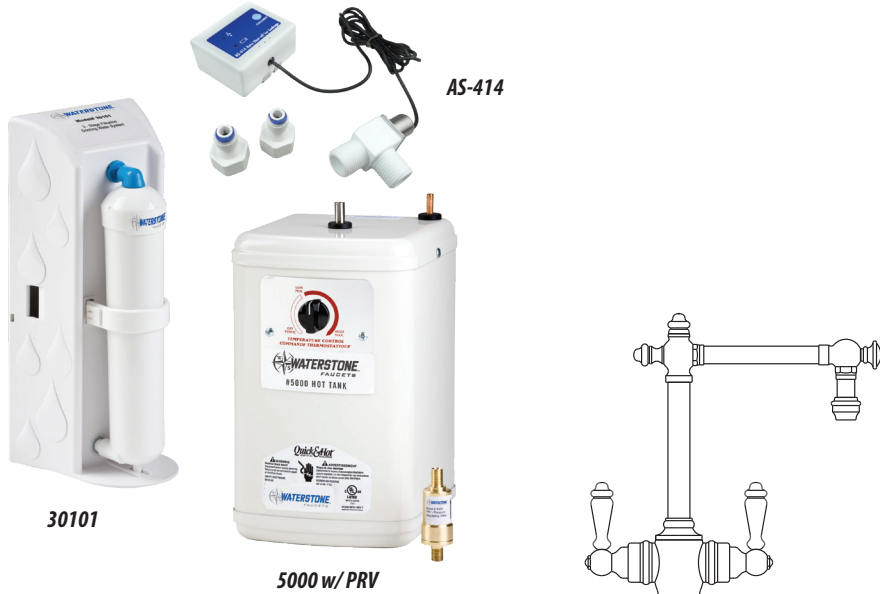

ULTIMATE UNDER SINK SYSTEM

Model # 1000

Product Description

- Ultimate Under Sink System includes:
- #5000 Hot Tank w/ #4500 PRV
 - #30101 Filtration Unit
 - #AS-414 Safety Valve Leak Detector
 - Connection fittings included as shown

Add a Waterstone Hot and Cold or Hot Only Filtration Faucet to complete package. (Faucet Not Included)

1. COLD WATER SOURCE
2. #AS-414 SAFETY VALVE
3. MOISTURE SENSOR

4. #4500 PRV VALVE
5. #30101 FILTRATION UNIT
6. CONNECTION FITTING

7. #5000 HOT TANK
8. CONNECTION FITTINGS