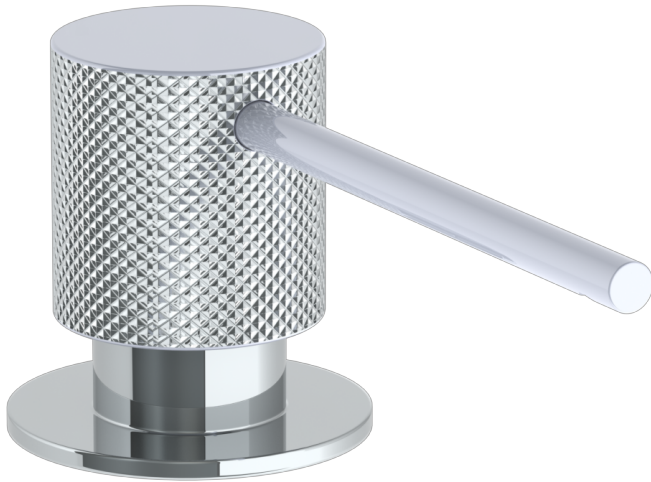

WATERMARK

BROOKLYN, NEW YORK

Kitchen Ancillaries MLD4 Urbane Lotion Dispenser

- Fits Deck Up To 1-3/4" Thick
- Recommended Mounting Hole: 1"
- Refillable 9 fl oz. bottle
- Professional Installation Required

Available in all finishes shown on the [Watermark Designs website](#)

Meets the applicable requirements of ASME A112.18.1-2005/CSA B125.1-05, entitled "Plumbing Supply Fittings".

Watermark Designs reserves the right to make revisions without notice to produce specifications. All product dimensions are nominal.