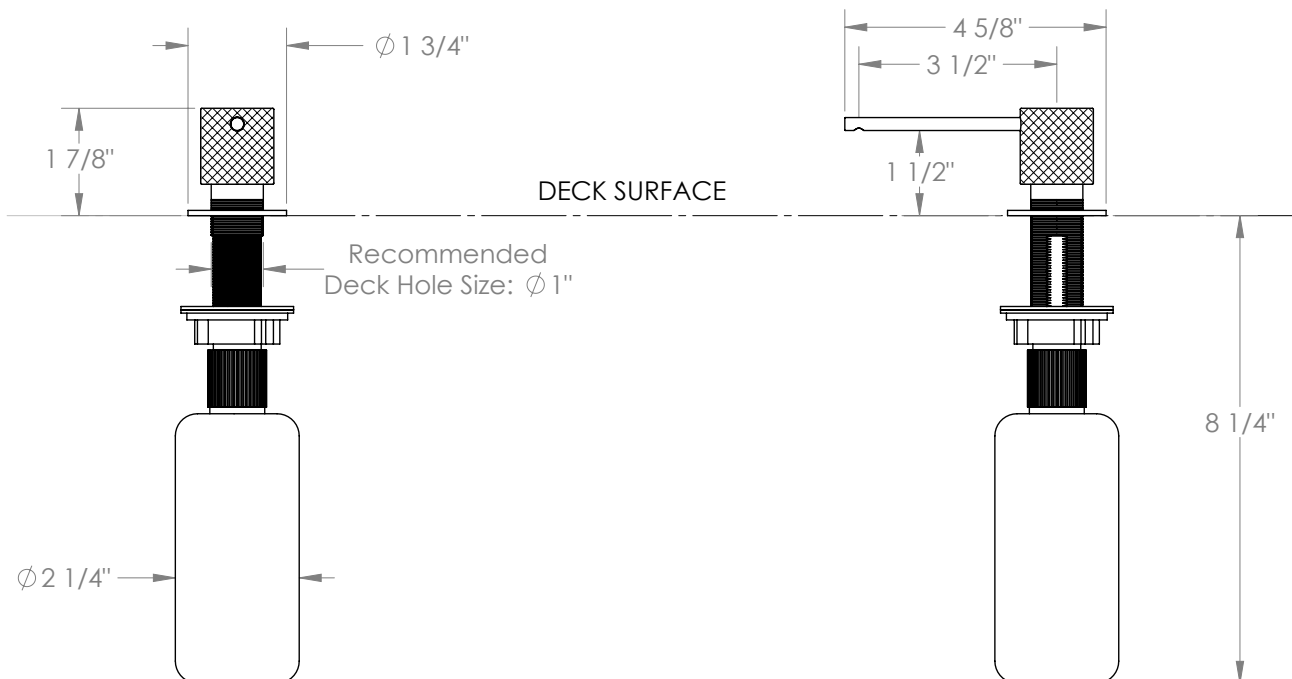

WATERMARK

BROOKLYN, NEW YORK

Kitchen Ancillaries MLD4 Urbane Lotion Dispenser

- Fits Deck Up To 1-3/4" Thick
- Recommended Mounting Hole: 1"
- Refillable 9 fl oz. bottle
- Professional Installation Required

Available in all finishes shown on the [Watermark Designs website](#)

Meets the applicable requirements of ASME A112.18.1-2005/CSA B125.1-05, entitled "Plumbing Supply Fittings".

Watermark Designs reserves the right to make revisions without notice to produce specifications. All product dimensions are nominal.