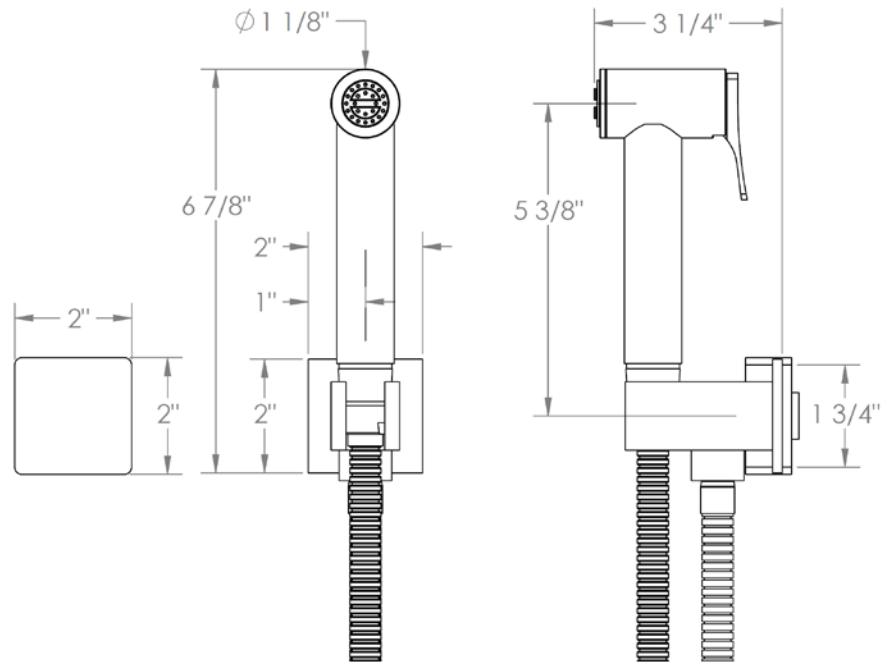

35-4.4-ED4

Wall Mounted Bidet Spray Set with Progressive Mixer and 49" Hose
For use with SS-SHV1.2 concealed rough

Meets the applicable requirements of ASME A112.18.1-2005/CSA B125.1-05, entitled "Plumbing Supply Fittings"