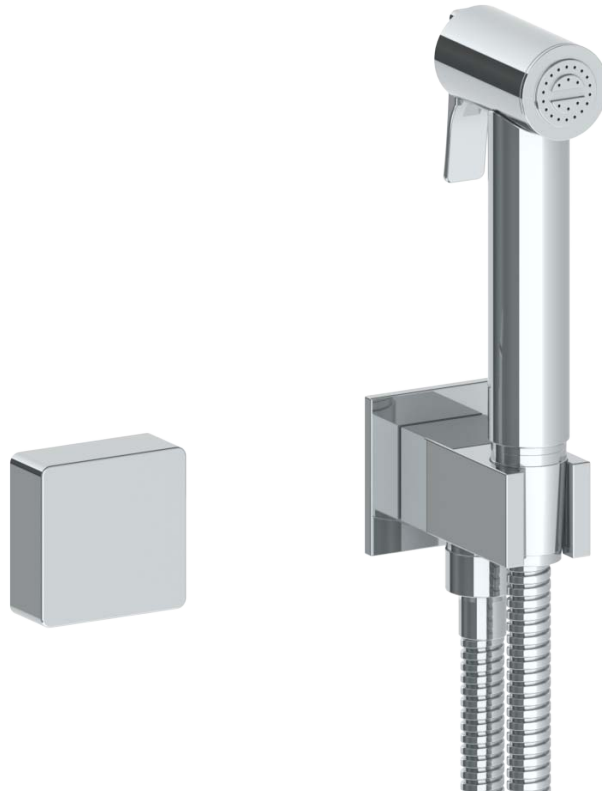

35-4.4-ED4

Wall Mounted Bidet Spray Set with Progressive Mixer and 49" Hose
For use with SS-SHV1.2 concealed rough

Meets the applicable requirements of ASME A112.18.1-2005/CSA B125.1-05, entitled "Plumbing Supply Fittings"