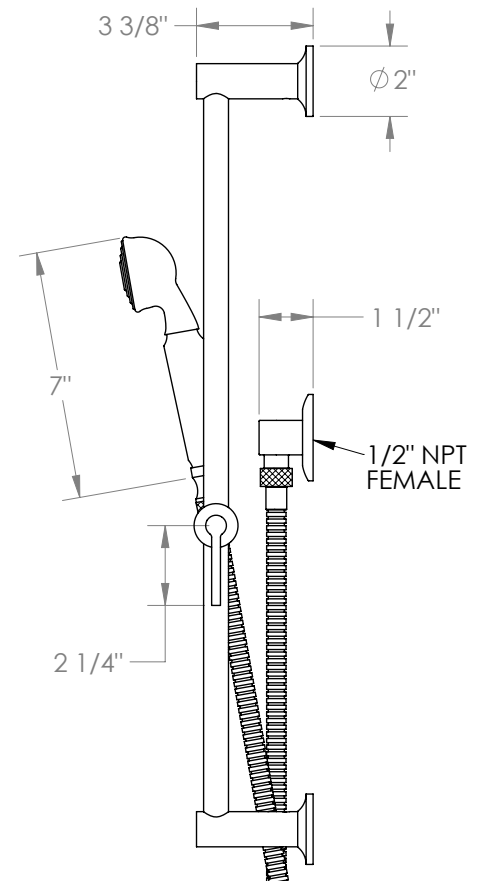

WATERMARK

BROOKLYN, NEW YORK

Haley 34-HSPB1-DD2 Positioning Bar Shower Kit with Hand Shower

- Handshower Flow Rate: 1.75 GPM
- Slide bar features an adjustable shower holder that can be set along length of bar and can be set at angle up to 45°
- Hose Length: 69"
- Includes two backflow preventers- one in the hand shower and one in the wall elbow

Includes The Following Components:

- Shower Positioning Bar: 34-6524
- Hand Shower: SH-S525B
- Wall Elbow: ELB-6001
- Shower Hose: DS-4079

Available in all finishes shown on the [Watermark Designs website](https://www.watermark-designs.com)

Meets the applicable requirements of ASME A112.18.1-2005/CSA B125.1-05, entitled "Plumbing Supply Fittings".

Watermark Designs reserves the right to make revisions without notice to produce specifications. All product dimensions are nominal.