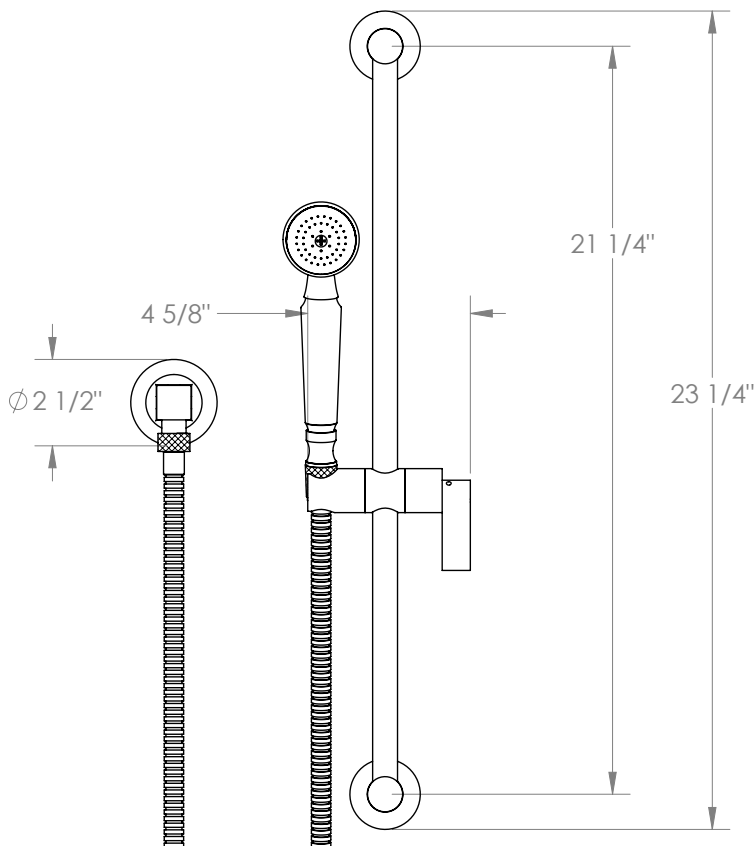

WATERMARK

BROOKLYN, NEW YORK

Haley 34-HSPB1-DD2 Positioning Bar Shower Kit with Hand Shower

- Handshower Flow Rate: 1.75 GPM
- Slide bar features an adjustable shower holder that can be set along length of bar and can be set at angle up to 45°
- Hose Length: 69"
- Includes two backflow preventers- one in the hand shower and one in the wall elbow

Includes The Following Components:

- Shower Positioning Bar: 34-6524
- Hand Shower: SH-S525B
- Wall Elbow: ELB-6001
- Shower Hose: DS-4079

Available in all finishes shown on the [Watermark Designs website](https://www.watermark-designs.com)

Meets the applicable requirements of ASME A112.18.1-2005/CSA B125.1-05, entitled "Plumbing Supply Fittings".

Watermark Designs reserves the right to make revisions without notice to produce specifications. All product dimensions are nominal.