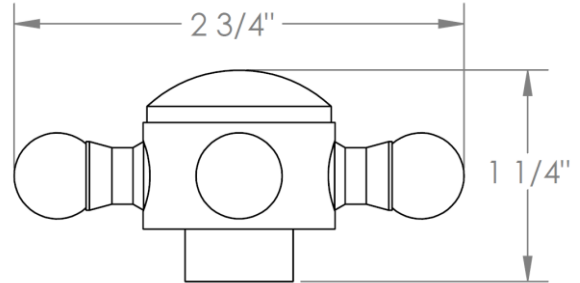

HANDLE TRIM OPTIONS

AX – LOS ANGELES