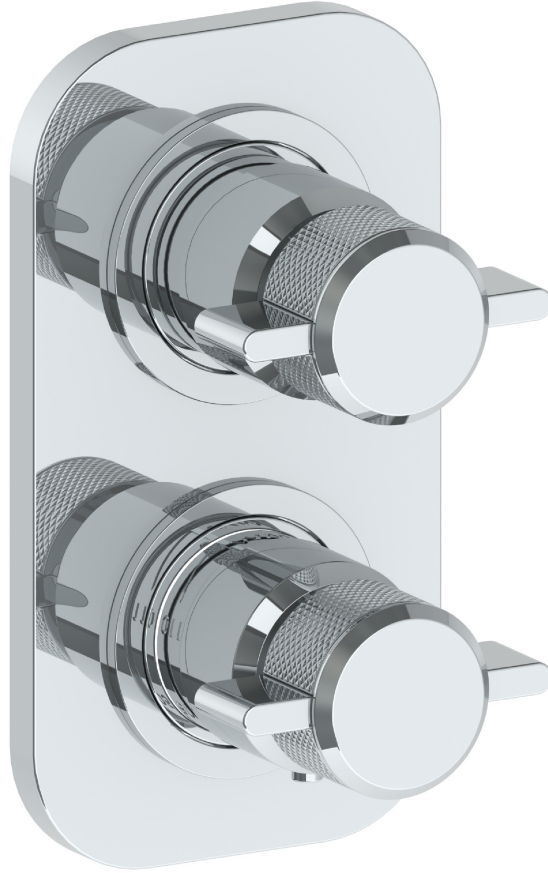

## 25-T25-IN16

Wall Mounted Mini Thermostatic Trim with Built-In Control

For use with SS-TH60, SS-TH70, or SS-TH80 concealed rough

Meets the applicable requirements of ASME A112.18.1-2005/CSA B125.1-05, entitled "Plumbing Supply Fittings"