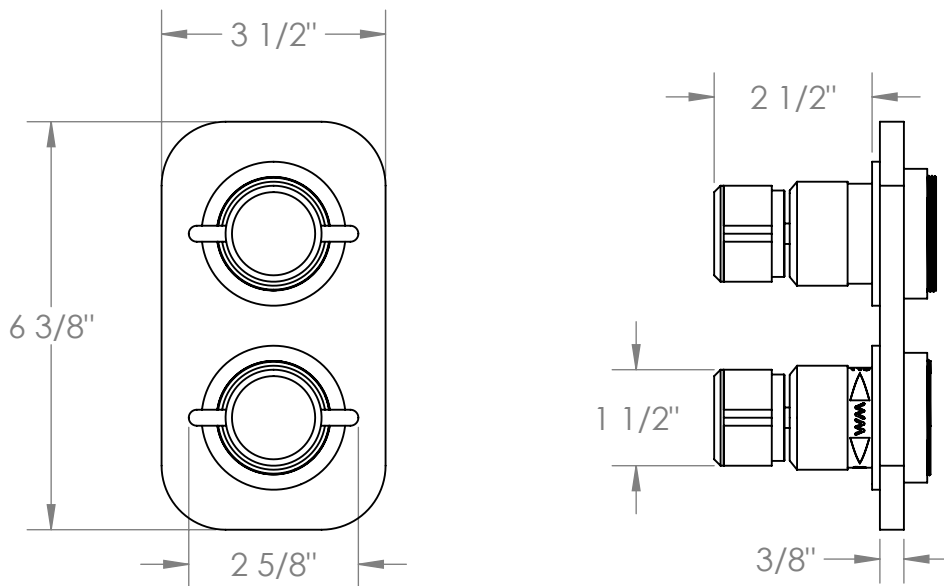

## 25-T25-IN16

Wall Mounted Mini Thermostatic Trim with Built-In Control

For use with SS-TH60, SS-TH70, or SS-TH80 concealed rough

Meets the applicable requirements of ASME A112.18.1-2005/CSA B125.1-05, entitled "Plumbing Supply Fittings"