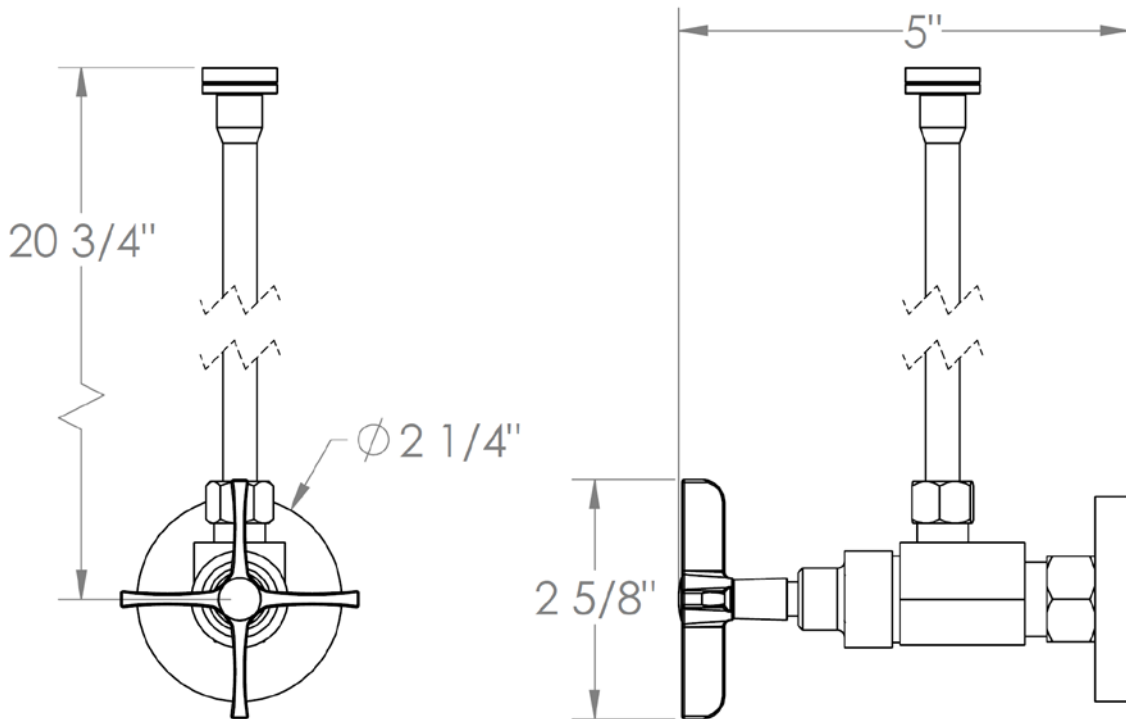

**115-MAS5-MZ5**

Angle Stop Kit

1/2" Compression x 3/8" OD Compression

**WATERMARK** DESIGNS 3/9/2018