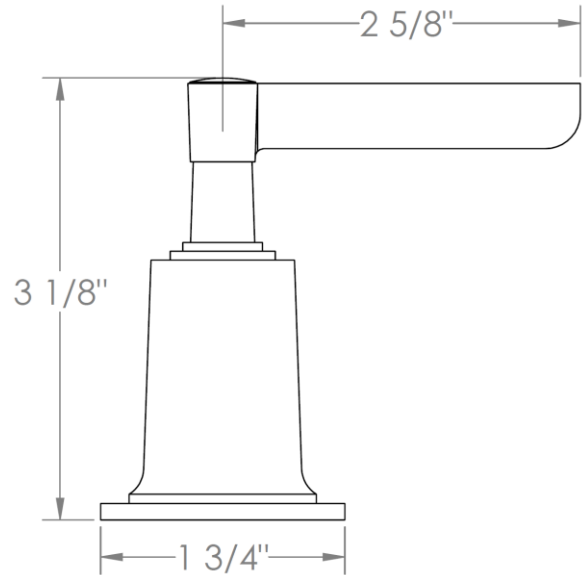

**115-DTC-**

Trim For Deck Mounted Valve, Engraved "C"  
Requires SS-508-C concealed rough

HANDLE TRIM OPTIONS

MZ4 - STANDARD

MZ5 - WHITNEY