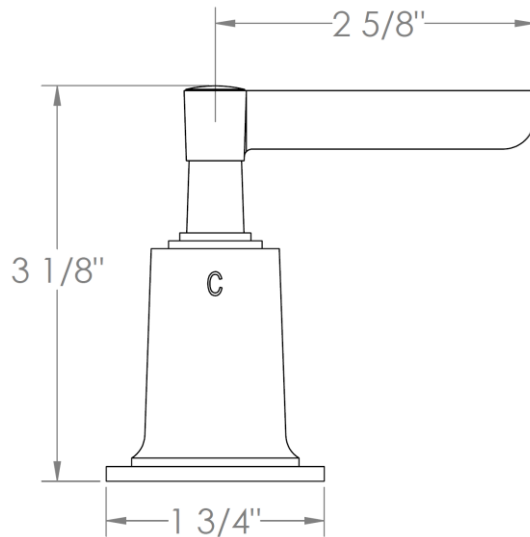

**115-DTC-**

Trim For Deck Mounted Valve, Engraved "C"  
Requires SS-508-C concealed rough

HANDLE TRIM OPTIONS

MZ4 - STANDARD

MZ5 - WHITNEY