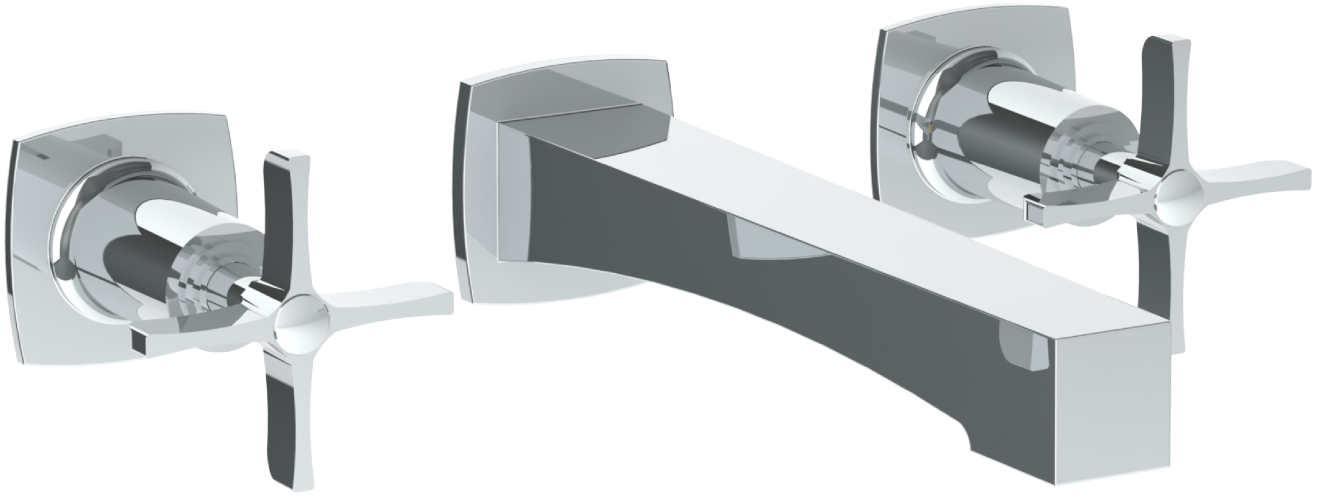

115-5-MZ5

Wall Mounted 3 Hole Tub Set

Requires: SS-506 or SS-THV2.2-26 concealed roughs

Meets the applicable requirements of ASME A112.18.1-2005/CSA B125.1-05, entitled "Plumbing Supply Fittings"

WATERMARK DESIGNS 1/13/2020