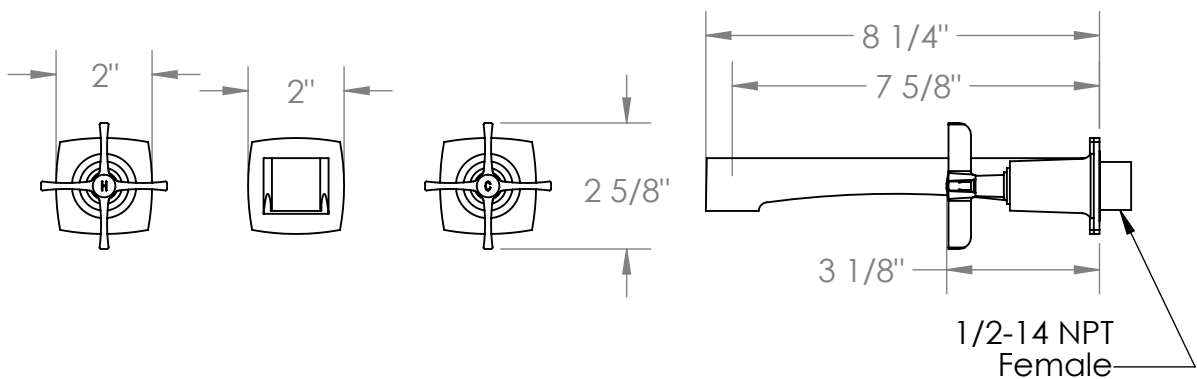

115-5-MZ5

Wall Mounted 3 Hole Tub Set

Requires: SS-506 or SS-THV2.2-26 concealed roughs

Meets the applicable requirements of ASME A112.18.1-2005/CSA B125.1-05, entitled "Plumbing Supply Fittings"

WATERMARK DESIGNS 1/13/2020