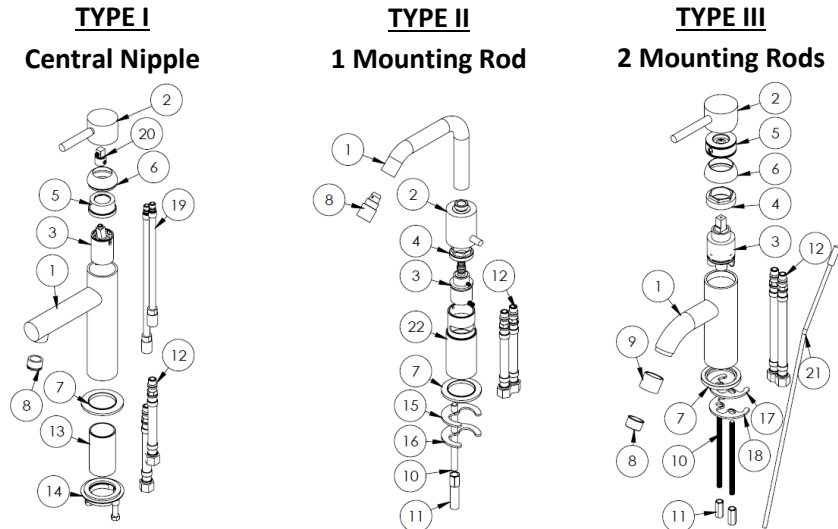

FEATURES

- 3/8" Flexible Hose Connections, 20" length
- Solid brass construction
- Listed by IAPMO, CSA, NSF, and other municipalities
- Warranty:
 - Limited lifetime warranty (residential use)
 - One year (commercial use)

DIAGRAM A – Lavatory Assemblies

#	Description	#	Description	#	Description
1	Spout	9	Aerator Shell	17	Rubber Mounting Washer
2	Handle Assembly	10	Mounting Rod	18	Steel Mounting Washer
3	Cartridge	11	Mounting Rod Screw	19	Risers
4	Cartridge Adapter	12	Supply Hose	20	Handle Stem
5	Handle Adapter	13	Mounting Nipple	21	Lift Knob
6	Handle Dome	14	Mounting Assembly	22	Spout Body
7	Base Ring	15	Steel Mounting Washer		
8	Aerator	16	Rubber Mounting Washer		

IMPORTANT INSTALLATION INFORMATION

- USE TEFLON TAPE OR PIPE SEALANT FOR THREADED CONNECTIONS
- DO NOT USE PLUMBER'S PUTTY ON ANY OF THE BRASS COMPONENTS
This will cause the finish to tarnish and void the warranty. A non-corrosive Alkoxy Silicone is recommended.
- DURING SWEATING OF LINES DO NOT OVERHEAT CASTING
Overheating may cause damage to internal mechanism
- COPPER ADAPTORS MAY BE REQUIRED TO COMPLETE YOUR INSTALLATION