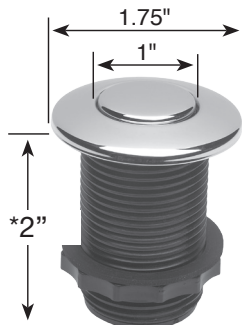

MODEL

DESCRIPTION

COLOR

PART#

**AIR SWITCHES**

**ENV-AS2**

Shipping Wt: 2 lbs.

Includes a two plug receptacle with a 2-1/2' electrical cord, allowing operation of both a garbage disposal and an instant hot, and 6 feet of tubing.

**1-1/4" hole size required.**

**Call for pricing on any finish not listed.**

**ENV-AS1**

Shipping Wt: 1 Lb.

Includes a one plug receptacle, allowing operation of a garbage disposal, and 6 feet of tubing.

**1-1/4" hole size required.**

**Call for pricing on any finish not listed.**

\*Special order air switches can accommodate surfaces up to 2 1/4" thick. Request upon ordering.

CHROME	WI-ENV-AS2-CH
<b>COLORS</b>	
ALMOND	WI-ENV-AS2-AL
BISCUIT	WI-ENV-AS2-BS
BLACK	WI-ENV-AS2-BK
WHITE	WI-ENV-AS2-WH
<b>SPECIAL</b>	
POLISHED NICKEL	WI-ENV-AS2-PN
SATIN CHROME	WI-ENV-AS2-SC
SATIN NICKEL	WI-ENV-AS2-SN
<b>PREMIUM</b>	
ANTIQUÉ BRASS	WI-ENV-AS2-AB
ANTIQUÉ COPPER	WI-ENV-AS2-AC
ENGLISH BRONZE	WI-ENV-AS2-EB
OIL RUBBED BRONZE	WI-ENV-AS2-ORB
POLISHED BRASS	WI-ENV-AS2-PB
POLISHED COPPER	WI-ENV-AS2-COP
STAINLESS STEEL	WI-ENV-AS2-SS
TUSCAN BRASS	WI-ENV-AS2-TB
WEATHERED BRASS	WI-ENV-AS2-WB
WEATHERED COPPER	WI-ENV-AS2-WC