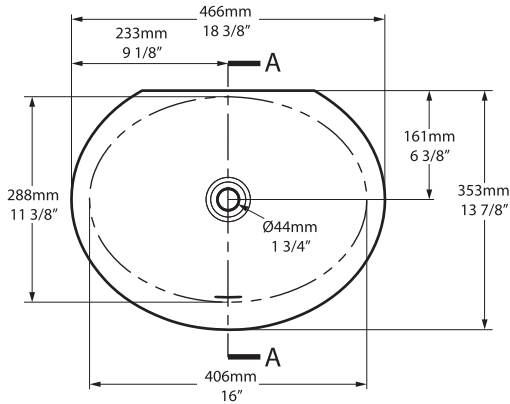

Kaali 46

UB-KAA-46-IO

Top view

Side view

Front view

Section AA

*All measurements subject to +/-5% tolerance

l = 466mm / 18³/₈"
w = 353mm / 13⁷/₈"
h = 140mm / 5¹/₂"