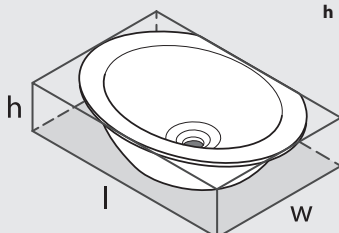

Kaali 46

UB-KAA-46-IO

Top view

Side view

Front view

Section AA

*All measurements subject to +/-5% tolerance

l = 466mm / 18³/₈"
w = 353mm / 13⁷/₈"
h = 140mm / 5¹/₂"