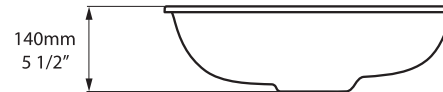

Kaali 46

UB-KAA-46-IO

Top view

Side view

Front view

Section AA

*All measurements subject to +/-5% tolerance

l = 466mm / 18³/₈"
w = 353mm / 13⁷/₈"
h = 140mm / 5¹/₂"