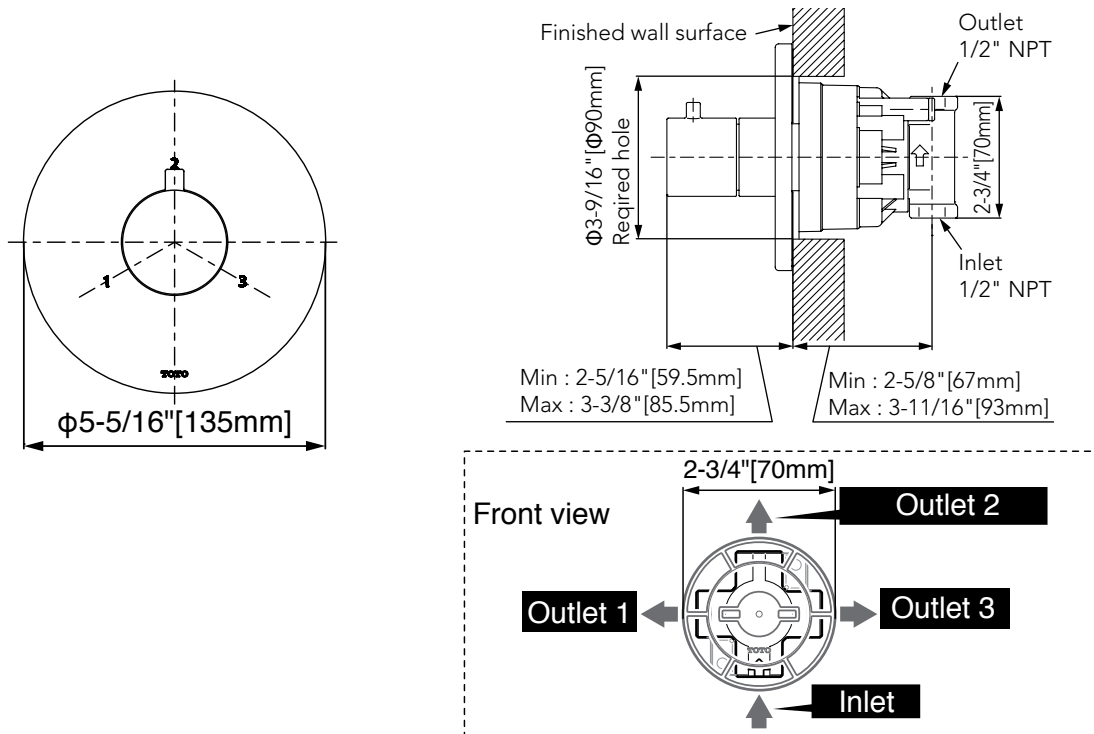

TBV01104U

Three-Way Diverter Trim - Round

SPECIFICATIONS

Material	Brass
Warranty	Limited Lifetime (Residential Use) One Year (Commercial Use)
Shipping Weight	1.35 lbs
Shipping Dimensions	7" x 6-1/2" x 5-1/8"

INSTALLATION NOTES

VALVE REQUIRED: TBN01103U 3-way diverter valve with no off (sold separately).

DIMENSIONS

TOTO

Ph: (888) 295-8134 | Fax: (800) 699-4889 | www.totousa.com | © TOTO USA

These dimensions and specifications are subject to change without notice

#SS-01298 v.01