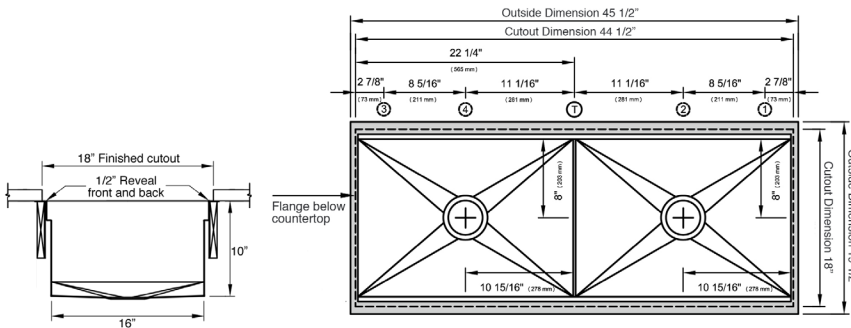

Ideal WashStation™ 4D

Specifications

Double bowl
User: 1
Wash Tools included: Three (6 pcs)
Galley Tap recommended: Two
Outside dimensions: 45 1/2" x 19 1/2" x 10 5/16"
Counter top cutout: 44 1/2" x 18"
Basin area: 21 7/8", 21 7/8" x 16"
Minimum cabinet size: 48" or 120cm

Wash Tools included

- (1) Upper Tier Drying Rack 12 1/4" x 18"
- (1) Lower Tier Mini Drying Rack 6" x 17"
- (1) Lower Tier Utensil Caddy 6" x 17"

Basin construction

16GA 316L stainless steel indoor/outdoor
Angel finish
Two tier design
Star™ groove pattern
Center/center drain
Elevated drain cover included
Limited Lifetime Warranty
Made in the USA
ASME A112.19.3/CSA B45.4 certified

Upper Deck™ (Optional)

Upper Deck set UD 4 2P GT/BA/WH/GR Graphite, Bamboo, White or Gray Resin

Upper Deck sections Graphite, Bamboo, White or Gray Resin

Recommended Workstation Accessories

Bottom Grate set BG 4 D 2 SS Stainless Steel

Manual Strainer Basket
MDRNMSS Angel Finish Stainless Steel

Disposal Flange Strainer Basket
GDRNMSS Angel Finish Stainless Steel

Auto Strainer Basket Angel Finish Stainless Steel with Polished or Matte knob

ADRNPPS
ADRNMSS