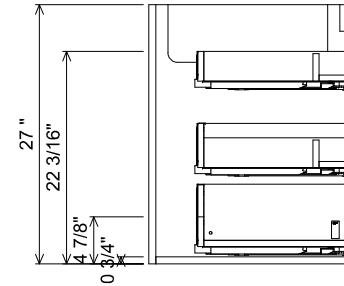

AT SINK CENTER SECTION

 THE FURNITURE GUILD ESTD 1984	0406-0130	ALL DRAWINGS AND DIMENSIONS ARE SUBJECT TO CHANGE WITHOUT NOTICE AT THE DISCRETION OF THE MANUFACTURER. THE MANUFACTURER RESERVES THE RIGHT TO MAKE ADDITIONS, DELETIONS, AND MODIFICATIONS TO THE DRAWINGS AS THE MANUFACTURER MAY DEEM APPROPRIATE OR DESIRABLE. DIMENSIONS ARE APPROXIMATE AND MAY VARY WITH ACTUAL CONSTRUCTION. PLEASE CONTACT THE FURNITURE GUILD, INC. TO ENSURE DRAWING IS UP TO DATE.
	RIVA	
	CURRENT AS OF: 12/01/2019	THE INFORMATION CONTAINED IN THIS DRAWING IS THE SOLE PROPERTY OF THE FURNITURE GUILD, INC. ANY REPRODUCTION IN PART OR AS A WHOLE WITHOUT WRITTEN PERMISSION OF THE FURNITURE GUILD, INC. IS PROHIBITED.