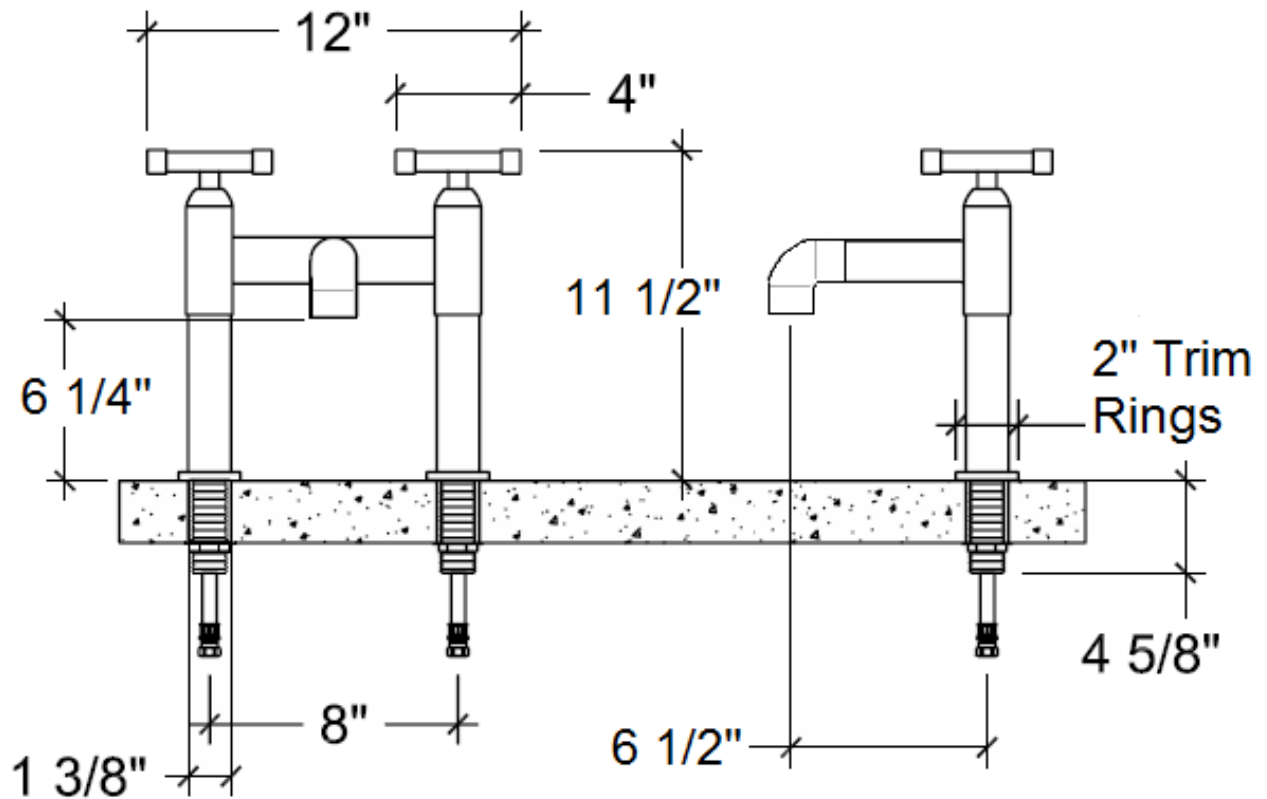

# PRODUCT SPECIFICATIONS

Waterbridge Deck Faucet with LBO Spout  
WB-LAV-DM-LBO-T

Oct 2016

- ADA Compliant
- Includes Flip-Top Drain w/o overflow
- Offset and Cross handles available
- Custom sizes and finishes available

Connection	3/8" Comp.
Valve	1/2" Ceramic
GPM	1.2