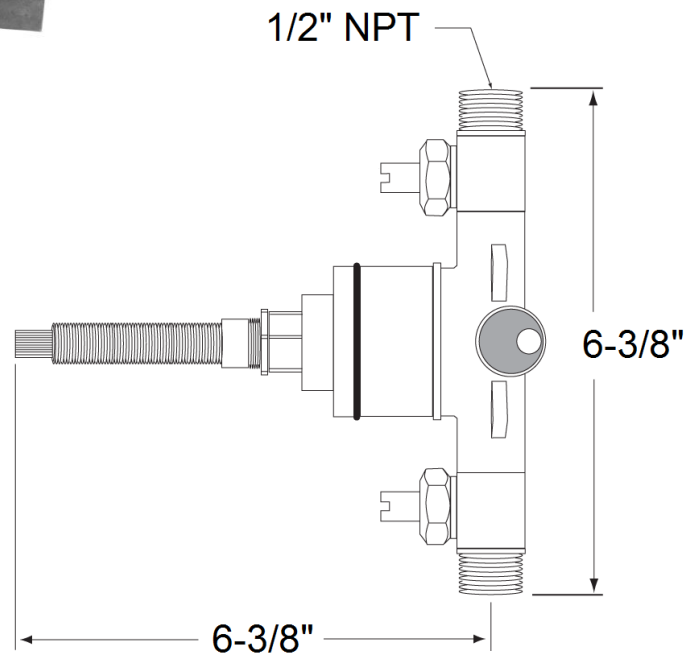

PRODUCT SPECIFICATIONS

Cixx Pressure Balance Control
CX-PB

Feb 2014

- 3-1/4" Overall projection
- 6" Square Trim Plate

Connection	1/2" NPT
Valve	1/2"
GPM	5