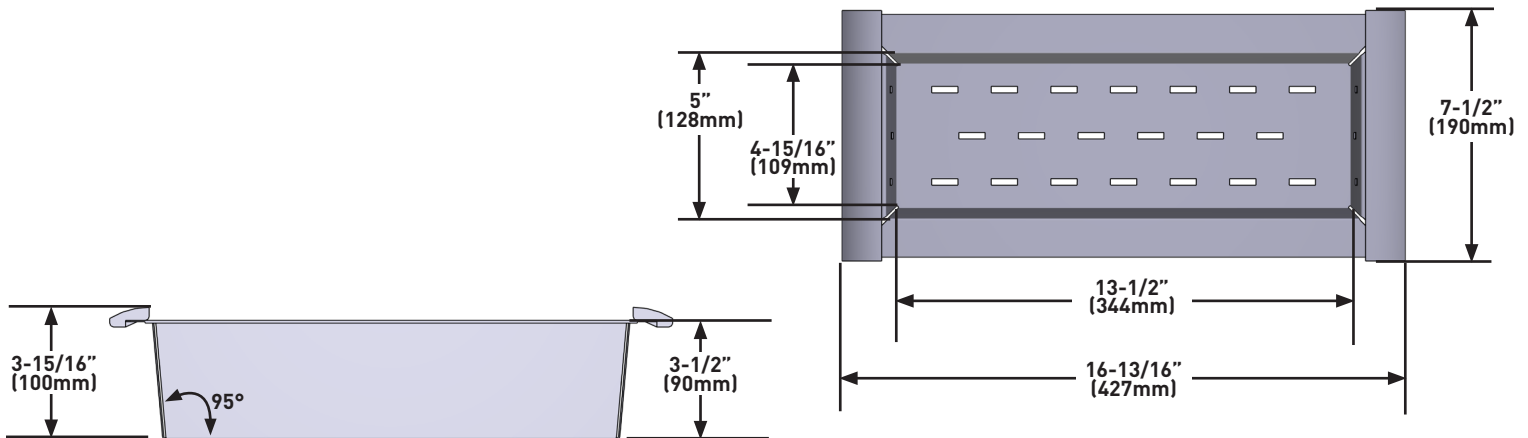

For warranty or additional information, contact:

US Customers

U.S.A.
houseofrohl.com/support
1-800-777-9762

QUEBEC / MARITIMES / WESTERN CANADA
QUÉBEC / MARITIMES / OUEST CANADIEN
QUEBEC / MARITIMOS / CANADA OCCIDENTAL
houseofrohl.ca/support
1-866-473-8442

Canadian Customers

ONTARIO
houseofrohl.ca/support
1-800-287-5354

Riobel

PERRIN & ROWE
LONDON

victoria ⊕ albert®

ROHL