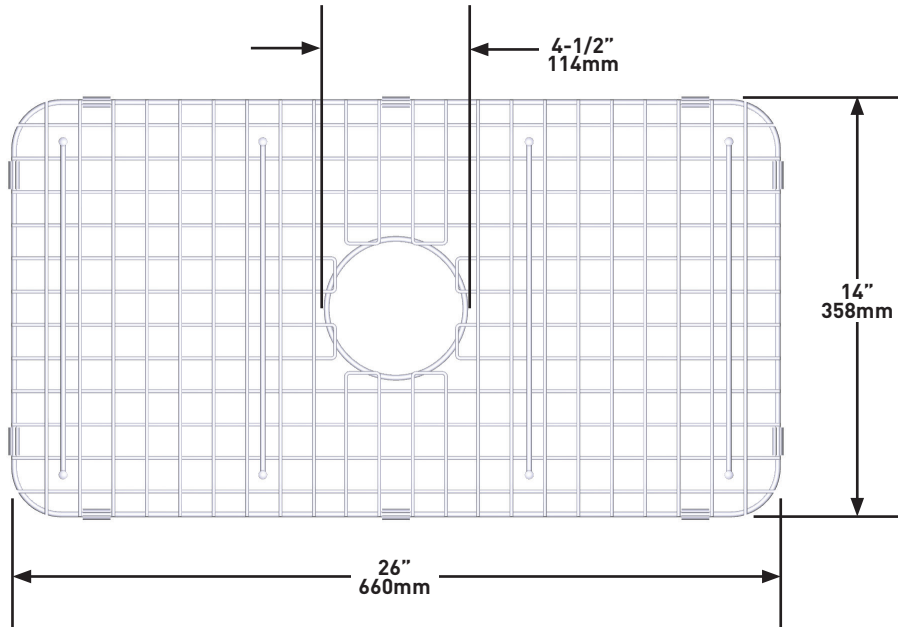

For warranty or additional information, contact:

U.S.A.
houseofrohl.com/support
1-800-777-9762

QUEBEC / MARITIMES / WESTERN CANADA
QUÉBEC / MARITIMES / OUEST CANADIEN
QUEBEC / MARITIMOS / CANADA OCCIDENTAL
houseofrohl.ca/support
1-866-473-8442

ONTARIO
houseofrohl.ca/support
1-800-287-5354