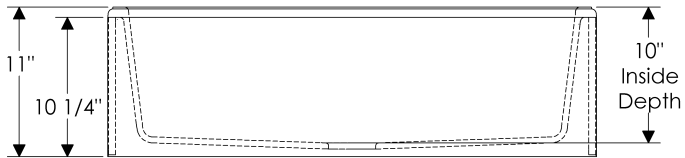

ROCKY MOUNTAIN®

H A R D W A R E

KS3620
Reservoir Apron Front Sink
36" x 20" x 10" deep
self-rimming
255 lbs.