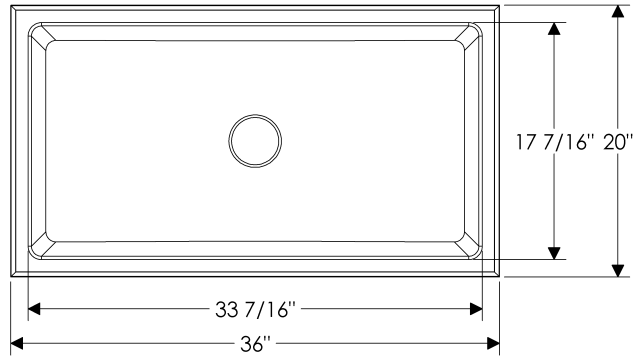

ROCKY MOUNTAIN®

H A R D W A R E

KS3620
Reservoir Apron Front Sink
36" x 20" x 10" deep
self-rimming
255 lbs.