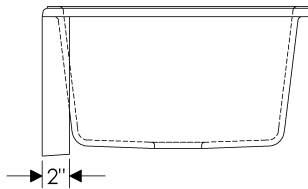

ROCKY MOUNTAIN®

H A R D W A R E

KS3620
Reservoir Apron Front Sink
36" x 20" x 10" deep
self-rimming
255 lbs.