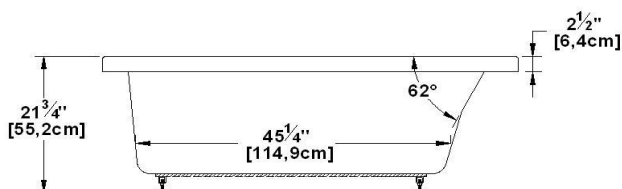

Unity 32

Product code : **UN32**

Draft revision : **20130422133205**

External dimensions : **60" x 31,5" x 21,5" [152,4 cm x 80,0 cm x 54,6 cm]**

Series : **deck mount**

Seats : **1**

2012 catalog page : **30**

Lumbar support : **yes**

Arm rests : **no**

Low-profile available : **yes**

Also available in **FREESTAND**

Draft and specs

Specifications	
Capacity :	47 IMP Gal. / 61,3 US Gal. / 213,7 liters
AeroMassage™ :	36 Easy Clean™ air jets
Super AeroMassage™ :	AeroMassage™ + 12 Easy Clean™ air jets
Dynamic Turbo™ :	4 Confort Pulse jets / 4 Confort Swirl jets
Comfort Air™ :	36 Easy Clean™ air jets
Characteristics :	n/a

Remarks	
*all measures have a precision of ± 1/4" (0,63cm)	
*internal dimensions taken at 4" (10cm) from bath bottom	
*capacity is measured by filling the soaker to 1-1/2" under the overflow	
*textured skirt available on all Freestanding products	
*shelf height is 3/4" on all "low-profile" models	