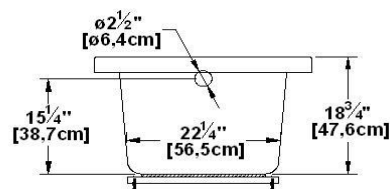

Unity 32

Product code : **UN32**

Draft revision : **20130422133205**

External dimensions : **60" x 31,5" x 21,5" [152,4 cm x 80,0 cm x 54,6 cm]**

Series : **deck mount**

Seats : **1**

2012 catalog page : **30**

Lumbar support : **yes**

Arm rests : **no**

Low-profile available : **yes**

Also available in **FREESTAND**

Draft and specs

Specifications	
Capacity :	47 IMP Gal. / 61,3 US Gal. / 213,7 liters
AeroMassage™ :	36 Easy Clean™ air jets
Super AeroMassage™ :	AeroMassage™ + 12 Easy Clean™ air jets
Dynamic Turbo™ :	4 Confort Pulse jets / 4 Confort Swirl jets
Comfort Air™ :	36 Easy Clean™ air jets
Characteristics :	n/a

Remarks	
*all measures have a precision of ± 1/4" (0,63cm)	
*internal dimensions taken at 4" (10cm) from bath bottom	
*capacity is measured by filling the soaker to 1-1/2" under the overflow	
*textured skirt available on all Freestanding products	
*shelf height is 3/4" on all "low-profile" models	