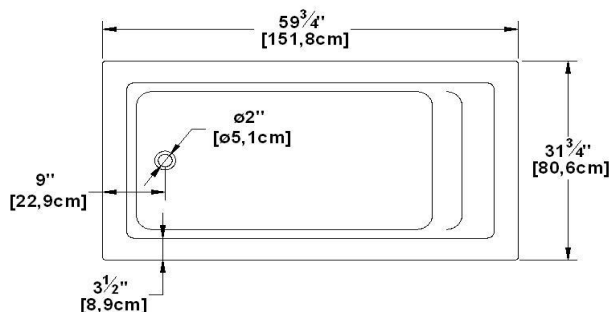

Unity 32

Product code : **UN32**

Draft revision : **20130422133205**

External dimensions : **60" x 31,5" x 21,5" [152,4 cm x 80,0 cm x 54,6 cm]**

Series : **deck mount**

Seats : **1**

2012 catalog page : **30**

Lumbar support : **yes**

Arm rests : **no**

Low-profile available : **yes**

Also available in **FREESTAND**

Draft and specs

Specifications	
Capacity :	47 IMP Gal. / 61,3 US Gal. / 213,7 liters
AeroMassage™ :	36 Easy Clean™ air jets
Super AeroMassage™ :	AeroMassage™ + 12 Easy Clean™ air jets
Dynamic Turbo™ :	4 Confort Pulse jets / 4 Confort Swirl jets
Comfort Air™ :	36 Easy Clean™ air jets
Characteristics :	n/a

Remarks	
*all measures have a precision of ± 1/4" (0,63cm)	
*internal dimensions taken at 4" (10cm) from bath bottom	
*capacity is measured by filling the soaker to 1-1/2" under the overflow	
*textured skirt available on all Freestanding products	
*shelf height is 3/4" on all "low-profile" models	