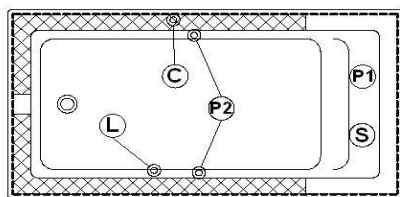

Unity 32

Product code : **UN32**

Draft revision : **20130422133205**

External dimensions : **60" x 31,5" x 21,5" [152,4 cm x 80,0 cm x 54,6 cm]**

Series : **deck mount**

Seats : **1**

2012 catalog page : **30**

Lumbar support : **yes**

Arm rests : **no**

Low-profile available : **yes**

Also available in **FREESTAND**

Draft and specs

Specifications	
Capacity :	47 IMP Gal. / 61,3 US Gal. / 213,7 liters
AeroMassage™ :	36 Easy Clean™ air jets
Super AeroMassage™ :	AeroMassage™ + 12 Easy Clean™ air jets
Dynamic Turbo™ :	4 Confort Pulse jets / 4 Confort Swirl jets
Comfort Air™ :	36 Easy Clean™ air jets
Characteristics :	n/a

Remarks	
*all measures have a precision of ± 1/4" (0,63cm)	
*internal dimensions taken at 4" (10cm) from bath bottom	
*capacity is measured by filling the soaker to 1-1/2" under the overflow	
*textured skirt available on all Freestanding products	
*shelf height is 3/4" on all "low-profile" models	

Options and installation

accessories and decorative lines positions are approximative

Additional(s) note(s) :

Keypad supplied but not installed when ordered with tile flanges or remote control.

Legend			
(S)	Blower	(L)	Chromatherapy light
(P1)	Pump	(P2)	Grab bar
(C)	Keypad	(X)	Recommended faucets drilling location*
Deck cut-out line - - - - -			