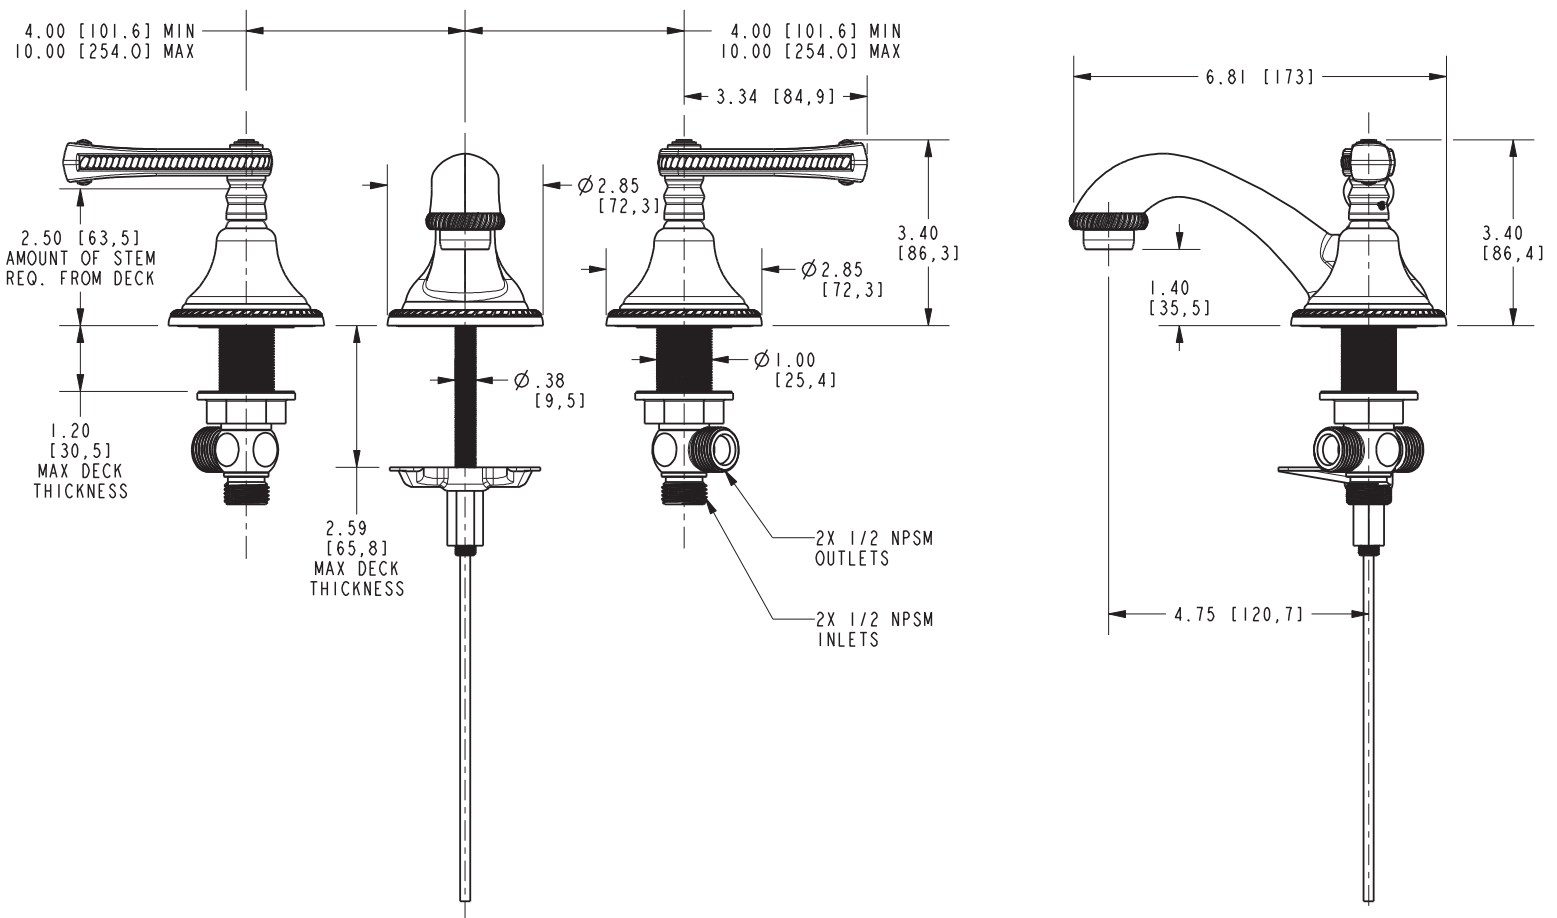

Features

- Solid brass construction
- Brass valve bodies
- Quarter-turn washerless ceramic disc valve cartridges
- Spout assembly with integral supply hoses
- Pop-up drain with tailpiece
- 1.40" (3.6 cm) spout height at outlet
- 4.75" (12.1 cm) spout reach (c-c)
- For 8" (20.3 cm) centers - Maximum 20" (50.8 cm)
- ADA Compliant
- 1.2 GPM (4.5 LPM) Max

Model	Description	Colors Finishes
980	Widespread Lavatory Faucet	<input type="checkbox"/> 10B <input type="checkbox"/> 15 <input type="checkbox"/> 15S <input type="checkbox"/> 26 <input type="checkbox"/> Other

Product Specification Add "Color / Finish" suffix to Model number, below.

The two-handle Widespread Lavatory Faucet shall be made of solid brass construction. Faucet shall incorporate a spout assembly with integral supply hoses and feature brass valve bodies with quarter-turn washerless ceramic disc valve cartridges. Faucet shall have a 1.2 gallon (4.5 liter) per minute maximum flow rate. Product shall be for 8" (20.3 cm) centers - Maximum 20" (50.8 cm). Product shall incorporate a 1.40" (3.6 cm) spout height at outlet and a 4.75" (12.1 cm) spout reach (c-c). Faucet shall include a pop-up drain with tailpiece and incorporate ADA compliant traditional lever handles. Widespread Lavatory Faucet shall be Newport Brass Model 980/____.

980

PRODUCT DIMENSIONS *(Units are in inches)*

Product Dimensions are provided for reference only. For specific product installation guidelines, please reference the Installation Instructions of the product being installed.