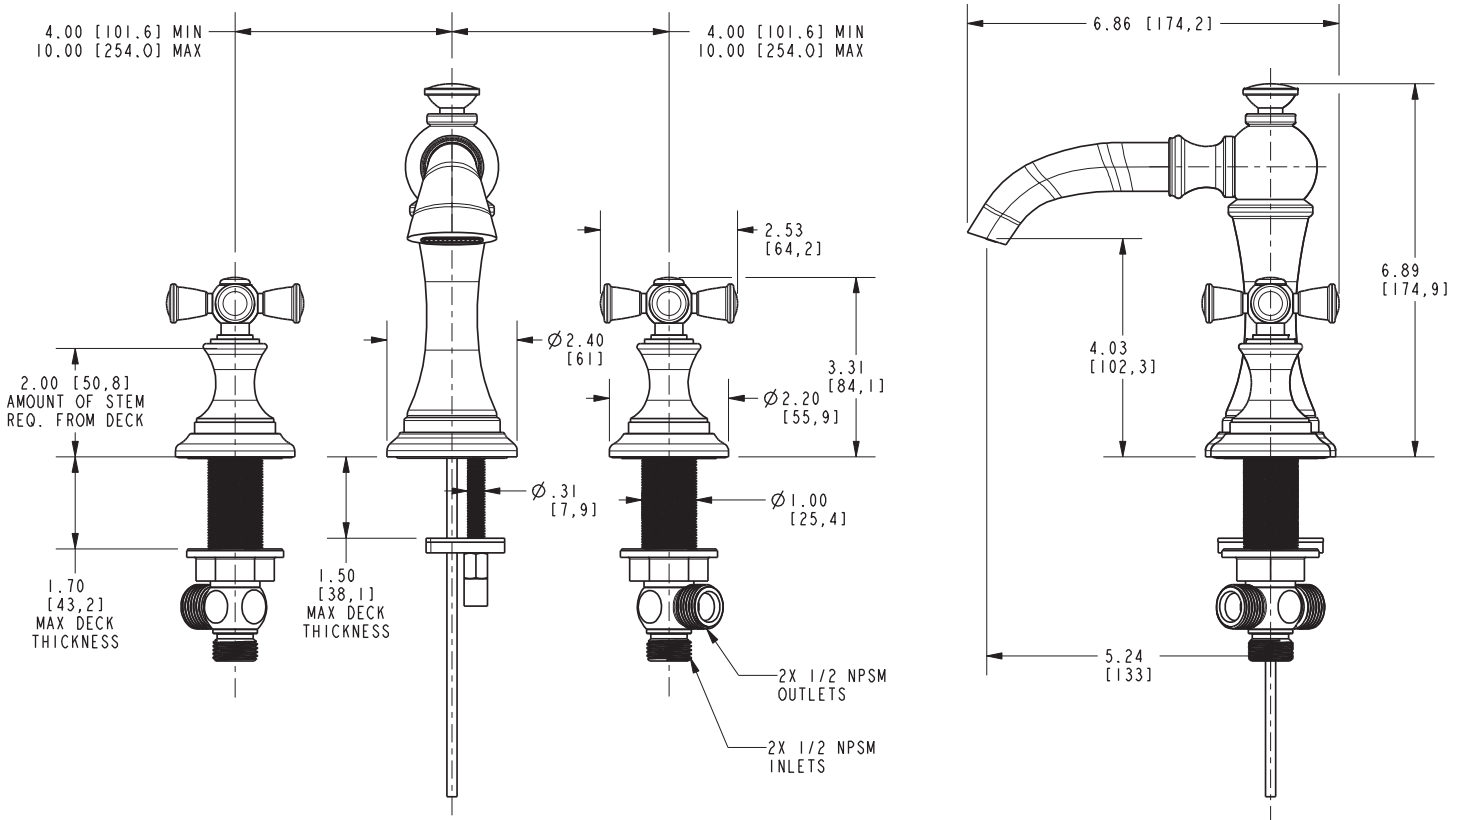

Features

- Solid brass construction
- Brass valve bodies
- Quarter-turn washerless ceramic disc valve cartridges
- Spout assembly with integral supply hoses
- Pop-up drain with tailpiece
- 4.03" (10.2 cm) spout height at outlet
- 5.24" (13.3 cm) spout reach (c-c)
- For 8" (20.3 cm) centers - Maximum 20" (50.8 cm)
- ADA Compliant
- 1.2 GPM (4.5 LPM) Max

2440

Specified Model

Model	Description	Colors Finishes
2440	Widespread Lavatory Faucet	<input type="checkbox"/> 10B <input type="checkbox"/> 15 <input type="checkbox"/> 15S <input type="checkbox"/> 26 <input type="checkbox"/> Other

Product Specification Add "Color / Finish" suffix to Model number, below.

The two-handle Widespread Lavatory Faucet shall be made of solid brass construction. Faucet shall incorporate a spout assembly with integral supply hoses and feature brass valve bodies with quarter-turn washerless ceramic disc valve cartridges. Faucet shall have a 1.2 gallon (4.5 liter) per minute maximum flow rate. Product shall be for 8" (20.3 cm) centers - Maximum 20" (50.8 cm). Product shall incorporate a 4.03" (10.2 cm) spout height at outlet and a 5.24" (13.3 cm) spout reach (c-c). Faucet shall include a pop-up drain with tailpiece and incorporate ADA compliant traditional cross handles. Widespread Lavatory Faucet shall be Newport Brass Model 2440/____ .

2440

PRODUCT DIMENSIONS *(Units are in inches)*

Product Dimensions are provided for reference only. For specific product installation guidelines, please reference the Installation Instructions of the product being installed.