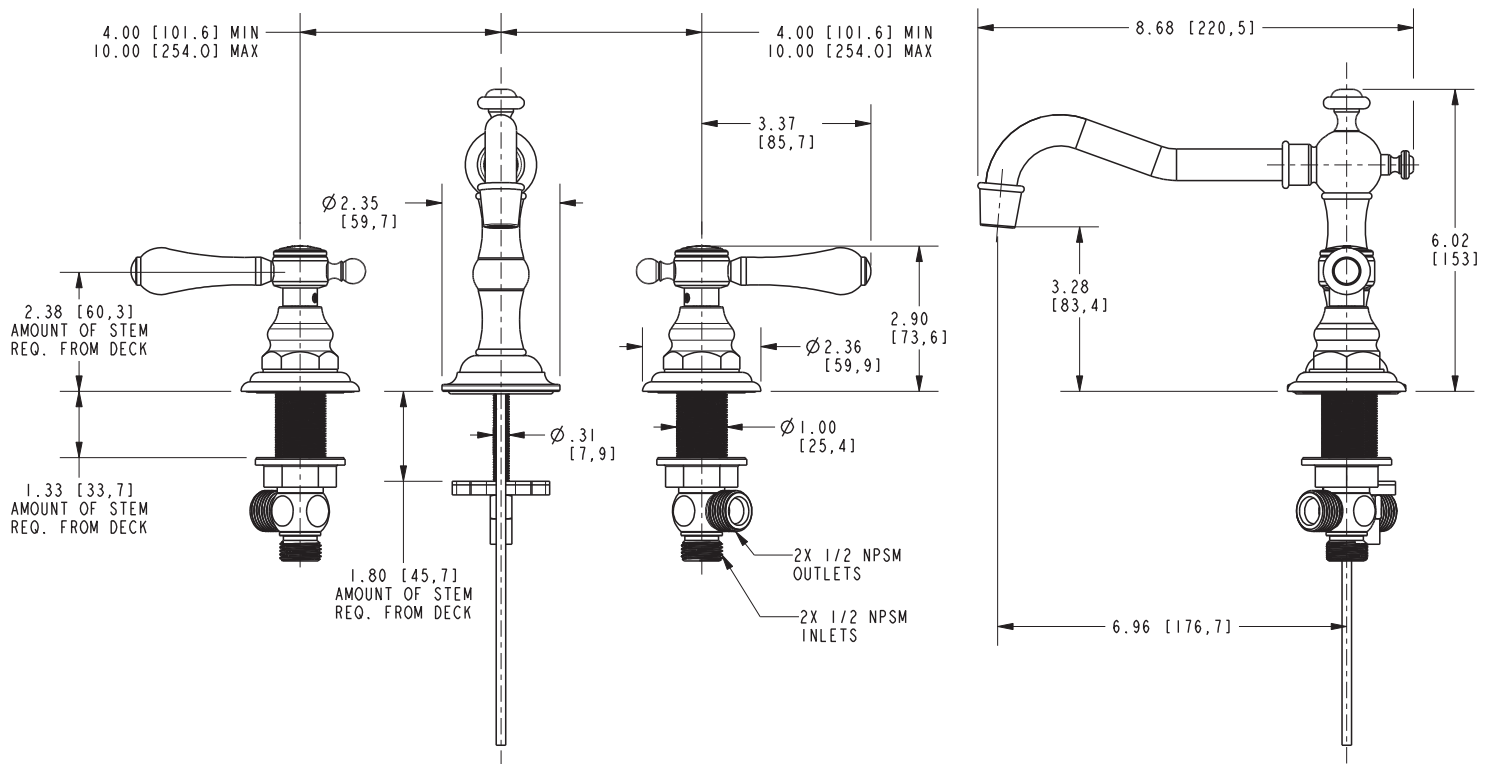

CHESTERFIELD

Features

- Solid brass construction
- Brass valve bodies
- Quarter-turn washerless ceramic disc valve cartridges
- Spout assembly with integral supply hoses
- Pop-up drain with tailpiece
- 3.28" (8.3 cm) spout height at outlet
- 6.96" (17.7 cm) spout reach (c-c)
- For 8" (20.3 cm) centers - Maximum 20" (50.8 cm)
- ADA Compliant
- 1.2 GPM (4.5 LPM) Max

1030

Specified Model

Model	Description	Colors Finishes
1030	Widespread Lavatory Faucet	<input type="checkbox"/> 10B <input type="checkbox"/> 15 <input type="checkbox"/> 15S <input type="checkbox"/> 26 <input type="checkbox"/> Other

Product Specification Add "Color / Finish" suffix to Model number, below.

The two-handle Widespread Lavatory Faucet shall be made of solid brass construction. Faucet shall incorporate a spout assembly with integral supply hoses and feature brass valve bodies with quarter-turn washerless ceramic disc valve cartridges. Faucet shall have a 1.2 gallon (4.5 liter) per minute maximum flow rate. Product shall be for 8" (20.3 cm) centers - Maximum 20" (50.8 cm). Product shall incorporate a 3.28" (8.3 cm) spout height at outlet and a 6.96" (17.7 cm) spout reach (c-c). Faucet shall include a pop-up drain with tailpiece and incorporate ADA compliant traditional lever handles. Widespread Lavatory Faucet shall be Newport Brass Model 1030/____.

1030

PRODUCT DIMENSIONS *(Units are in inches)*

Product Dimensions are provided for reference only. For specific product installation guidelines, please reference the Installation Instructions of the product being installed.