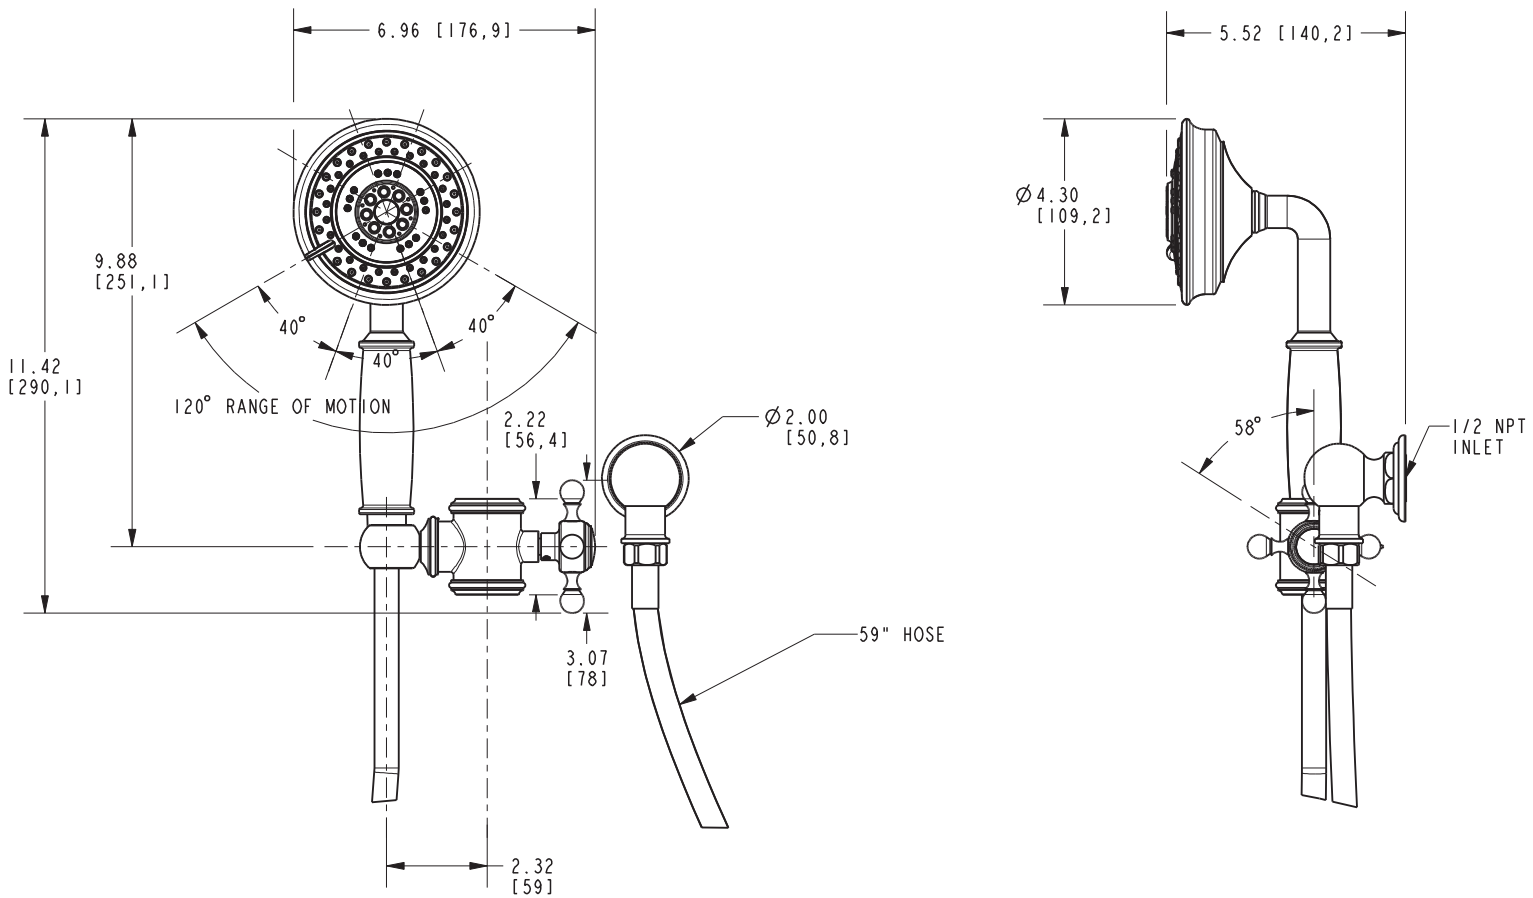

NEWPORT BATH

Features

- Converts any ADA grab bars into Handshower w/ Slidebar Set
- Compatible with all Newport Brass / Ginger Grab bars
- Fully adjustable (height and angle)
- Multi-function handshower engine with 3 spray modes
- Rubber nozzles facilitate easy cleaning
- 59" [149.9 cm] spiral shower hose
- 1/2" NPT inlet elbow fitting
- 4" (10.2 cm) showerhead diameter
- 1.8 GPM (6.8 LPM) Max

Handshower Set Mount for 1-1/4" Dia. Grab Bars

930-0442

Codes / Standards Compliance

Meets or exceeds the following at date of manufacture:

- ASME A112.18.1/CSA B125.1-18
- IAMPO/cUPC
- IPC
- Energy Policy Act of 1992
- EPA WaterSense
- California Energy Commission
- ASME A112.18.3 (Back Flow)
- All applicable US Federal and State material regulations

Product Specification Add "Color / Finish" suffix to Model number, below.

The Handshower set mount shall be of solid brass construction while incorporating a non-metallic handshower engine. Handshower shall have a multi-function shower engine with 3 spray modes incorporating rubber nozzles to facilitate easy cleaning. Handshower shall incorporate twin back-check valves within the handle. Handshower Set shall have a 1/2" NPT inlet elbow fitting and 4" (10.2 cm) showerhead diameter while operating at 1.8 gallons (6.7 liters) per minute maximum flow rate. Handshower Set is intended for use with 1-1/4" [3.175 cm] diameter tube. Handshower set mount shall be Newport Brass Model 930-0442/____. Required accessory Grab Bar shall be Newport Brass Model ____0-39____/____.

930-0442

Product Dimensions are provided for reference only. For specific product installation guidelines, please reference the Installation Instructions of the product being installed.

Newport Bath Handshower Slider Kit 930-0442