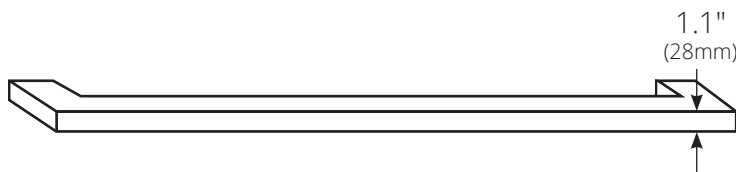

SPECIFICATIONS

SOLACE 28" MIRROR & SHELF

Solace Collection

SHELF (optional)

MRO281 Sunrise Oak
MRO288 Midnight Oak

Solace Shelf (Optional)
MSO281 Sunrise Oak
MSO288 Midnight Oak

PRODUCT DETAILS

Solace Mirror

- 28" DIA (711mm)
- Solid FSC certified oak and oak veneer
- Low VOC water-resistant finish

Solace Shelf

- 34"w x 6.5"d x 1.1"h (864mm x 165mm x 28mm)
- FSC certified solid oak
- Low VOC water-resistant finish

Due to the handcrafted nature of this product, it will vary in finish, texture, and other details. Dimensions may vary up to .25" (6mm).