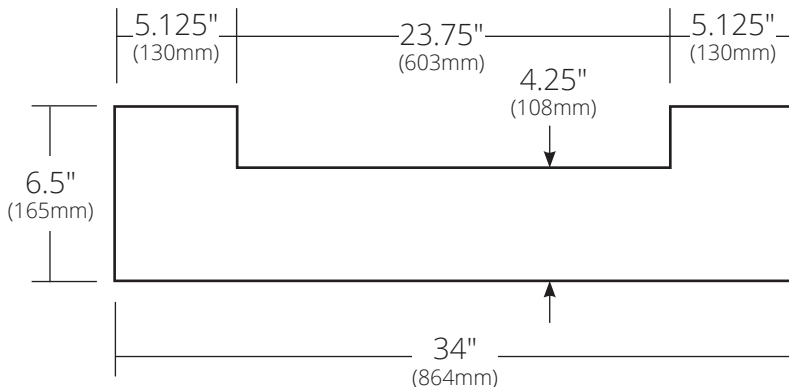

SPECIFICATIONS

SOLACE 28" MIRROR & SHELF

Solace Collection

SHELF (optional)

MRO281 Sunrise Oak
MRO288 Midnight Oak

Solace Shelf (Optional)
MSO281 Sunrise Oak
MSO288 Midnight Oak

PRODUCT DETAILS

Solace Mirror

- 28" DIA (711mm)
- Solid FSC certified oak and oak veneer
- Low VOC water-resistant finish

Solace Shelf

- 34"w x 6.5"d x 1.1"h (864mm x 165mm x 28mm)
- FSC certified solid oak
- Low VOC water-resistant finish

Due to the handcrafted nature of this product, it will vary in finish, texture, and other details. Dimensions may vary up to .25" (6mm).