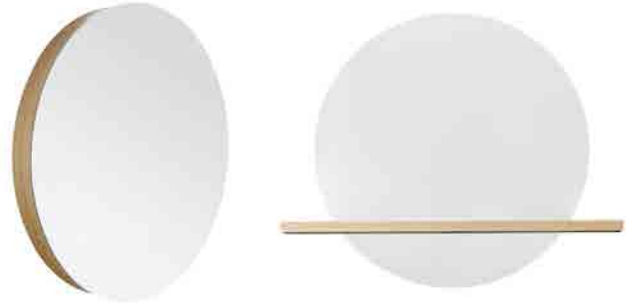

SPECIFICATIONS

SOLACE 28" MIRROR & SHELF

Solace Collection

SHELF (optional)

MRO281 Sunrise Oak
MRO288 Midnight Oak

Solace Shelf (Optional)
MSO281 Sunrise Oak
MSO288 Midnight Oak

PRODUCT DETAILS

Solace Mirror

- 28" DIA (711mm)
- Solid FSC certified oak and oak veneer
- Low VOC water-resistant finish

Solace Shelf

- 34"w x 6.5"d x 1.1"h (864mm x 165mm x 28mm)
- FSC certified solid oak
- Low VOC water-resistant finish

INSTALLATION

Solace Mirror

- Wall Mounted
- French cleat and mounting hardware included for easy installation

Solace Shelf

- Wall Mounted
- Mounting hardware included

COORDINATING PRODUCTS

- Solace Vanity

IMPORTANT

Due to the handcrafted nature of this product, it will vary in finish, texture, and other details. Dimensions may vary up to .25" (6mm).