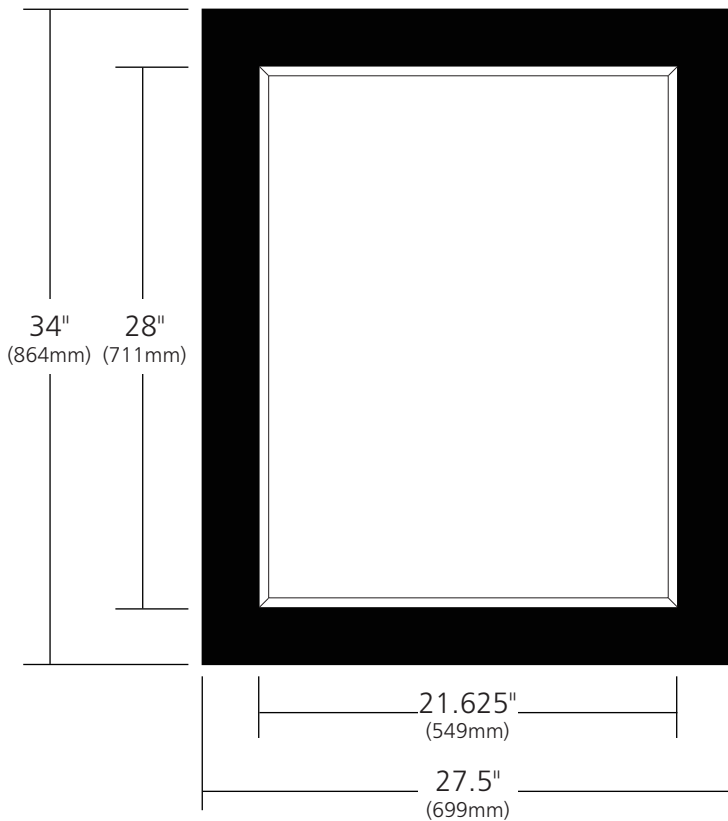

*SPECIFICATIONS*

**CUZCO MIRROR**

*Cuzco Collection*

MR608

**PRODUCT DETAILS**

- 27.5" x 34" OD (699mm x 864mm)
- Wrought iron in black finish
- Beveled glass

**INSTALLATION**

- Vertical or Horizontal
- Tabs for hanging integrated into back of frame

**COORDINATING PRODUCTS**

- Cuzco Vanity Collection

**IMPORTANT**

Due to the handcrafted nature of this product, dimensions may vary up to 1/2" (13mm).

SIDE VIEW