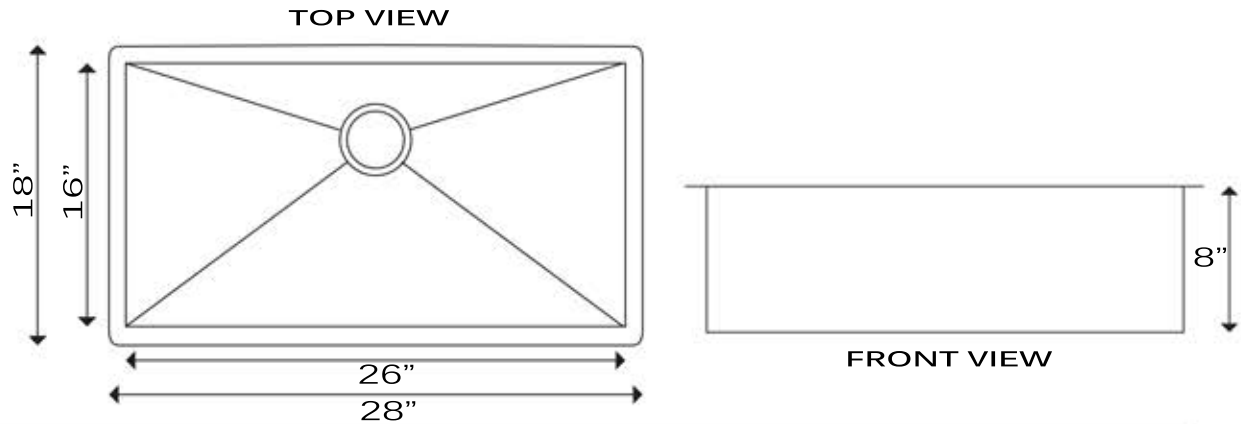

Pro Series Collection
Premium Stainless Steel
Zero Radius Pro Undermount Kitchen Sink

MODEL:
ZR2818-8-16

Overall Dimensions	Large Bowl	Bowl Depth	Bottom Grid/s	Reverse Model
28" X 18"	26" x 16"	8"	BG2616	NA

FEATURES

- Premium 304, 16 gauge Stainless Steel Kitchen Sink
- 8" Bowl Depth
- Brushed Satin Finish
- Limited Lifetime Manufacturers Warranty
- Insulated to Reduce Condensation
- Rubber Padding is Applied for Noise Reduction