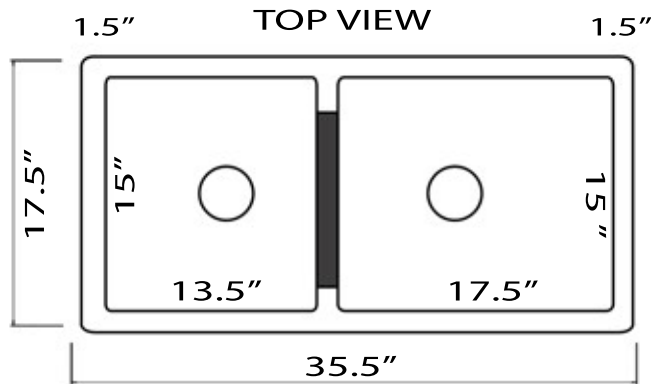

Cape Collection

Premium Fireclay Farmhouse Apron Sink

MODEL:
Hyannis-36-DBL

Plain apron, small bowl will be on left

Overall Dimensions	Interior Dimension	Bowl Dimensions	Height	Drain Dimensions
35.5" x 17.5" top 35" x 17" at base	33" x 15" x 8.75"	17.5" x 15" Large Bowl 13.5" x 15" Small Bowl	9.75" Apron 7.25" Low Divider	3.5" Opening

Please Be Advised

- (Nominal Dimensions*) Actual Dimensions may vary by 1/4"
- Ships LTL
- Custom Cabinet Required - Template not included
- Very Heavy 2 Person lift Recommended (177lbs.)

FEATURES

- Reversible Fireclay Double Bowl Sink
- Lower middle divider (in grey) = 7.25" High x 1.75" Wide
- Made in Italy
- Tapers 1/4 inch to bottom of sink