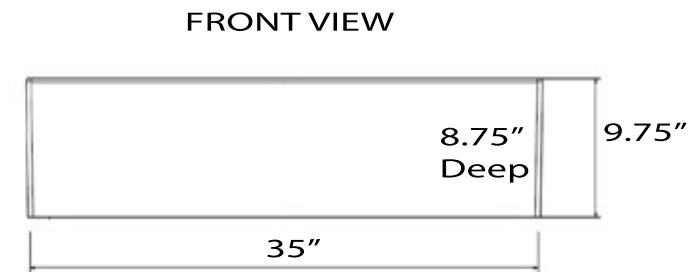

Cape Collection

Premium Fireclay Farmhouse Apron Sink

MODEL:
Hyannis-36-DBL

Plain apron, small bowl will be on left

Overall Dimensions	Interior Dimension	Bowl Dimensions	Height	Drain Dimensions
35.5" x 17.5" top 35" x 17" at base	33" x 15" x 8.75"	17.5" x 15" Large Bowl 13.5" x 15" Small Bowl	9.75" Apron 7.25" Low Divider	3.5" Opening

Please Be Advised

- (Nominal Dimensions*) Actual Dimensions may vary by 1/4"
- Ships LTL
- Custom Cabinet Required - Template not included
- Very Heavy 2 Person lift Recommended (177lbs.)

FEATURES

- Reversible Fireclay Double Bowl Sink
- Lower middle divider (in grey) = 7.25" High x 1.75" Wide
- Made in Italy
- Tapers 1/4 inch to bottom of sink