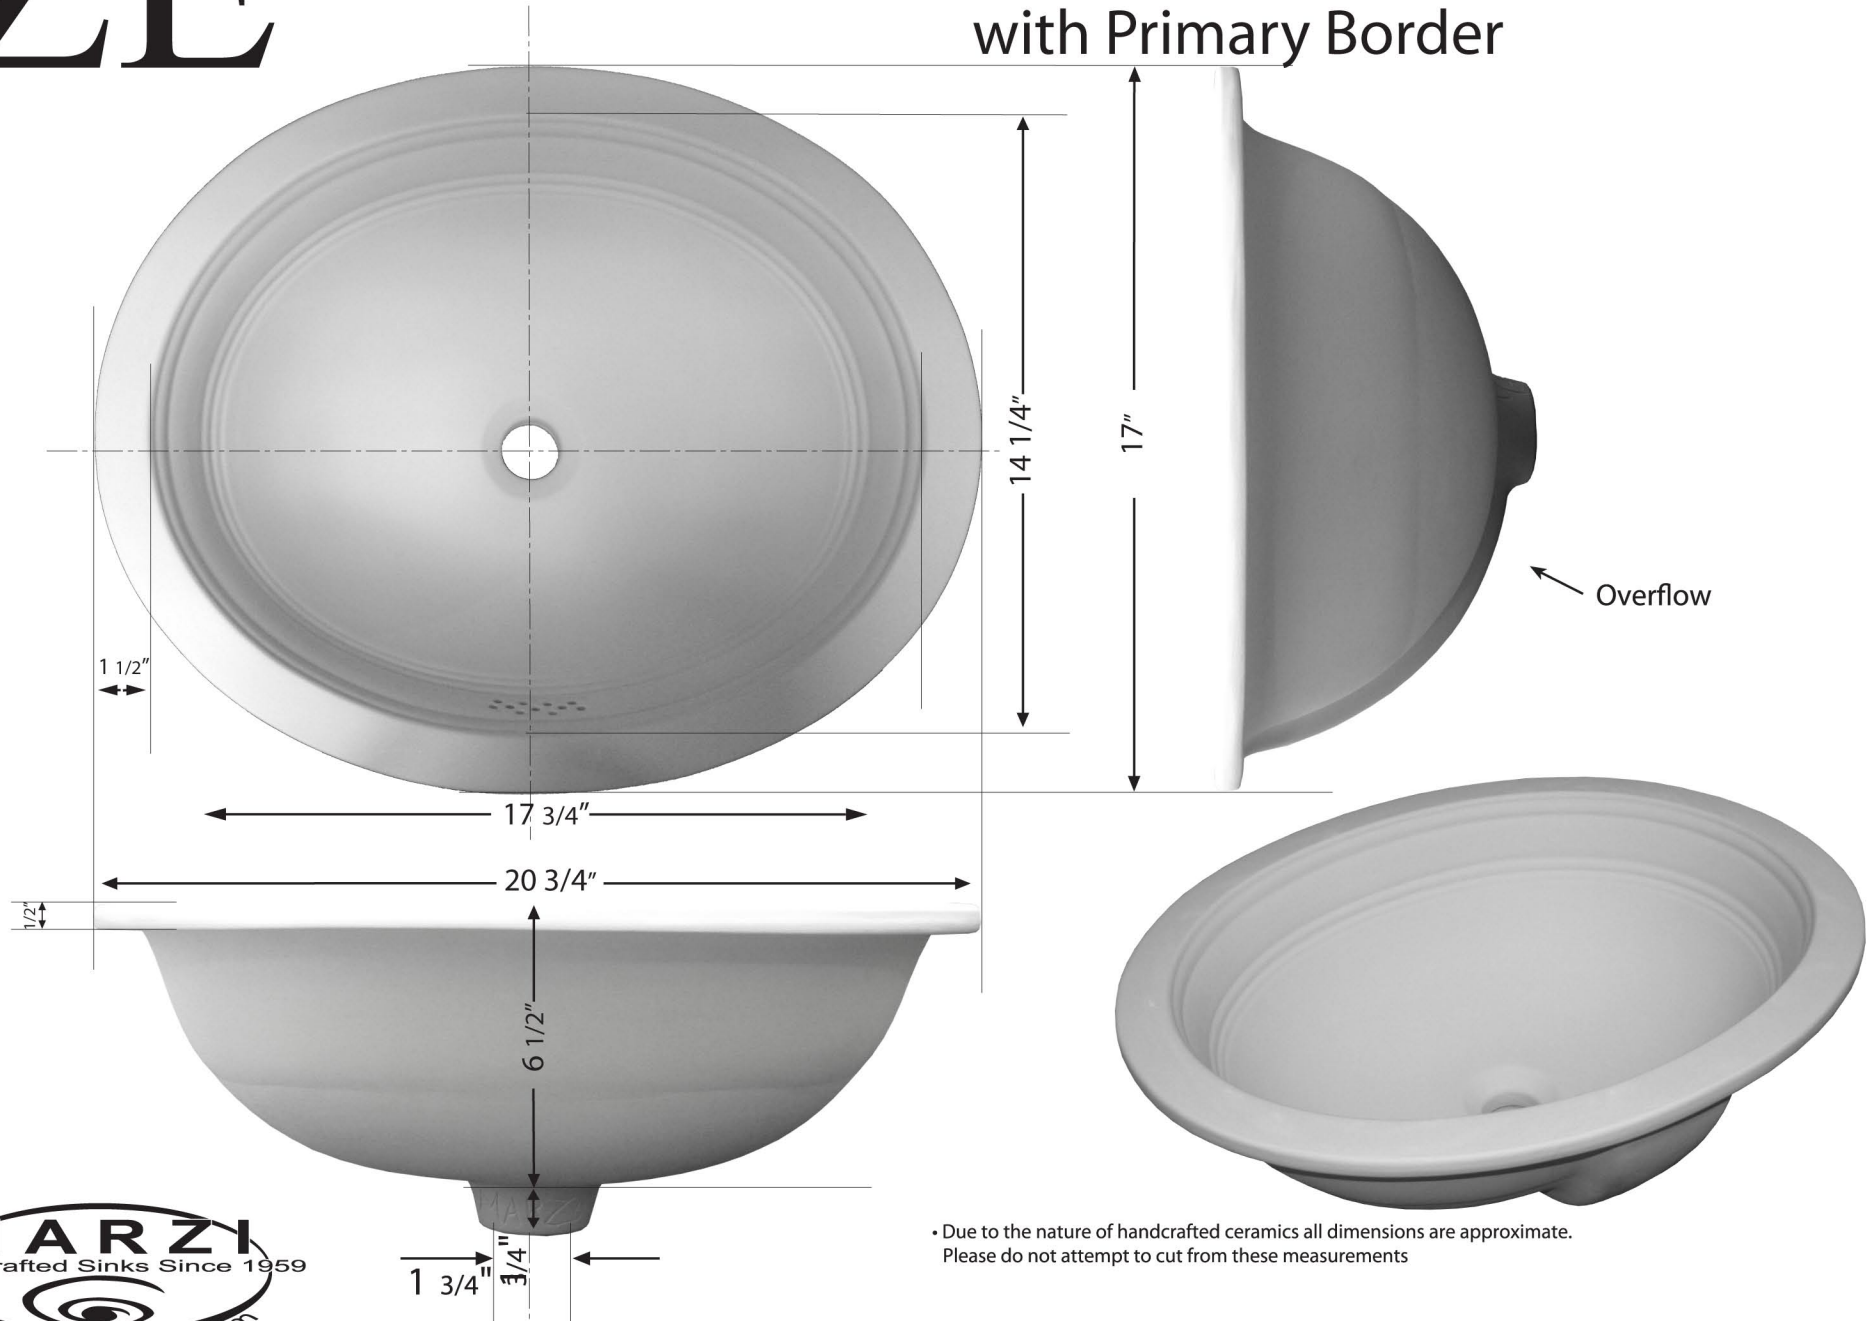

ZE

17" x 20 3/4" Oval Undercounter Basin with Primary Border

• Due to the nature of handcrafted ceramics all dimensions are approximate.
Please do not attempt to cut from these measurements