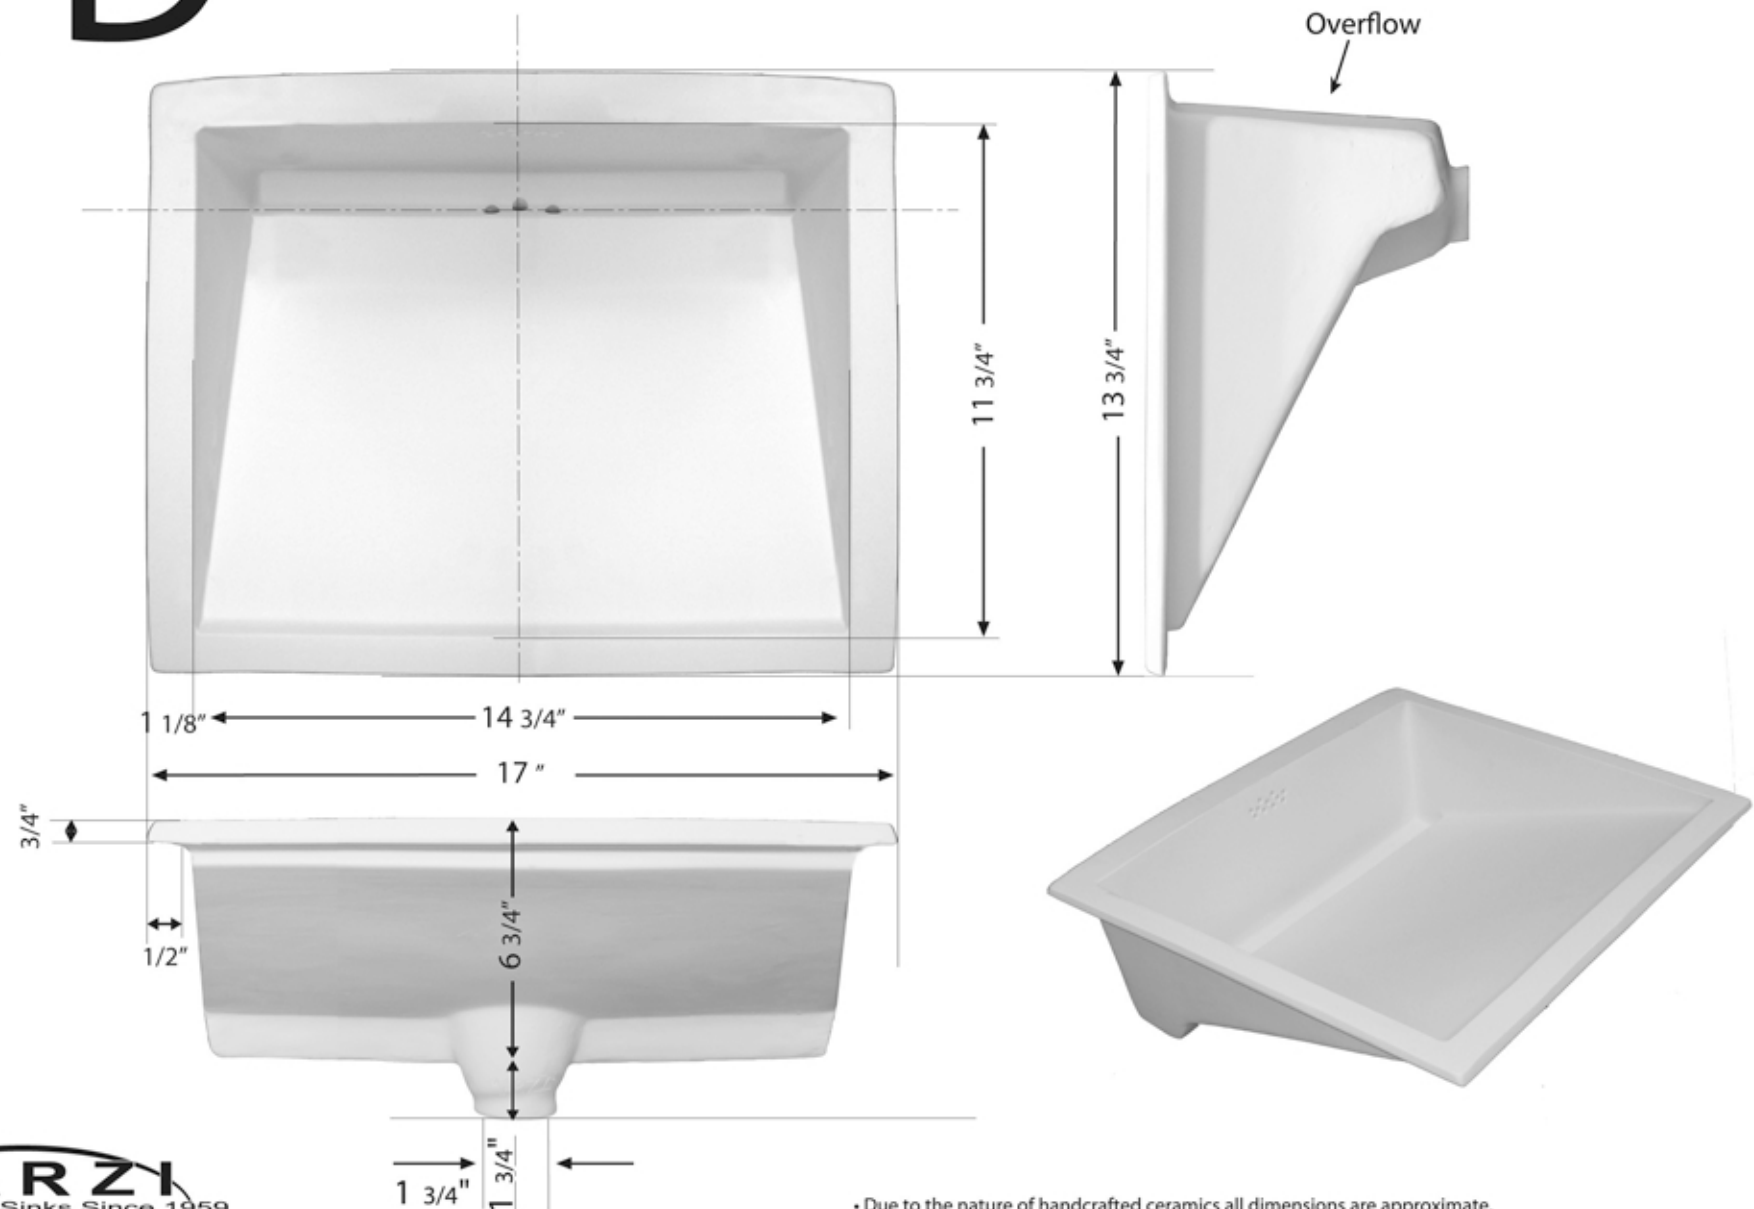

## 17" x 13 3/4" Medium Urban Slide

• Due to the nature of handcrafted ceramics all dimensions are approximate. Please do not attempt to cut from these measurements