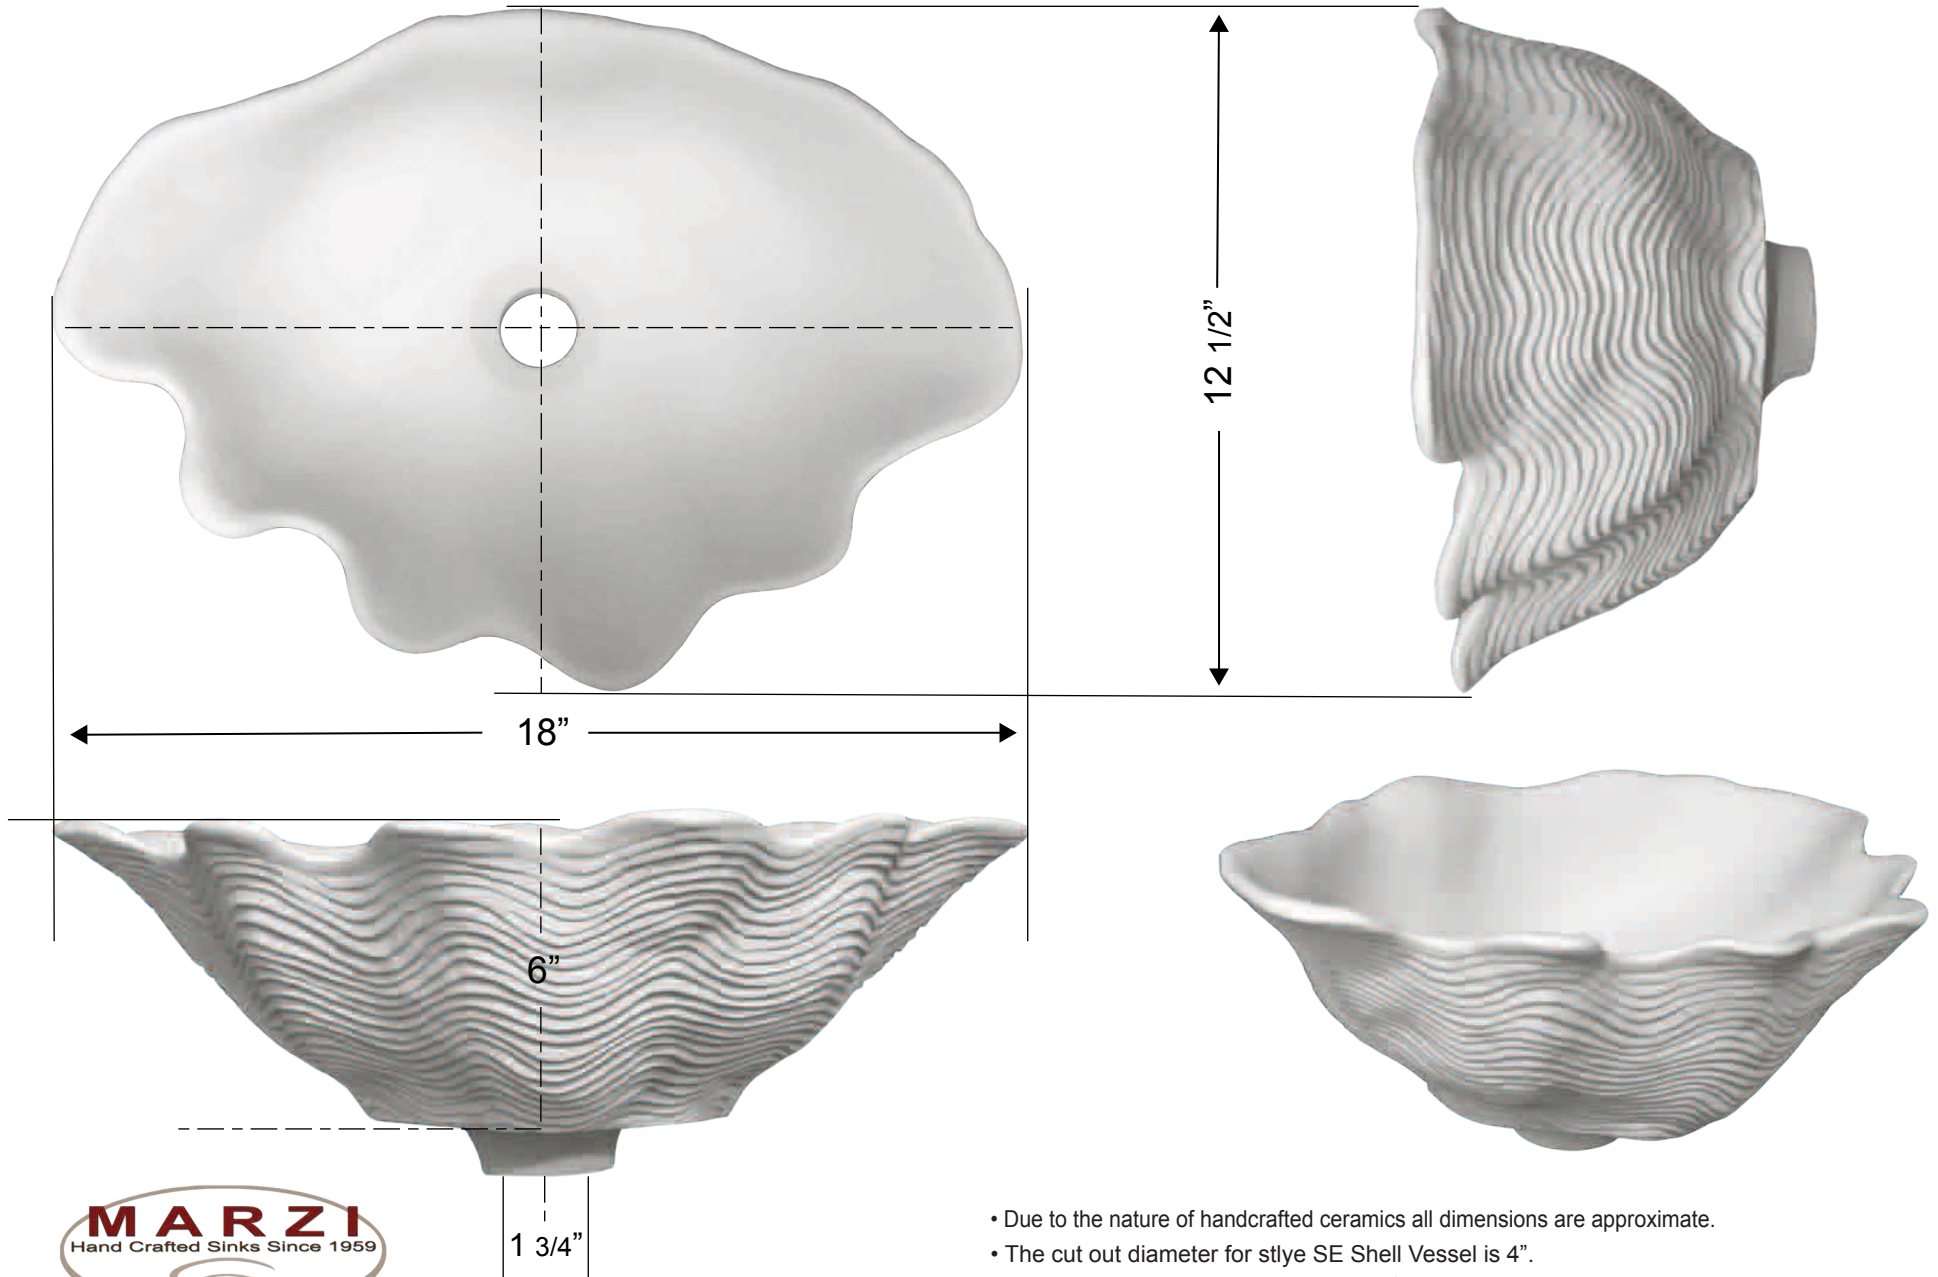

## 12 1/2" x 18" Shell Vessel Sink

- Due to the nature of handcrafted ceramics all dimensions are approximate.
- The cut out diameter for stlye SE Shell Vessel is 4".
- This vessel sink is available with overflow by request.