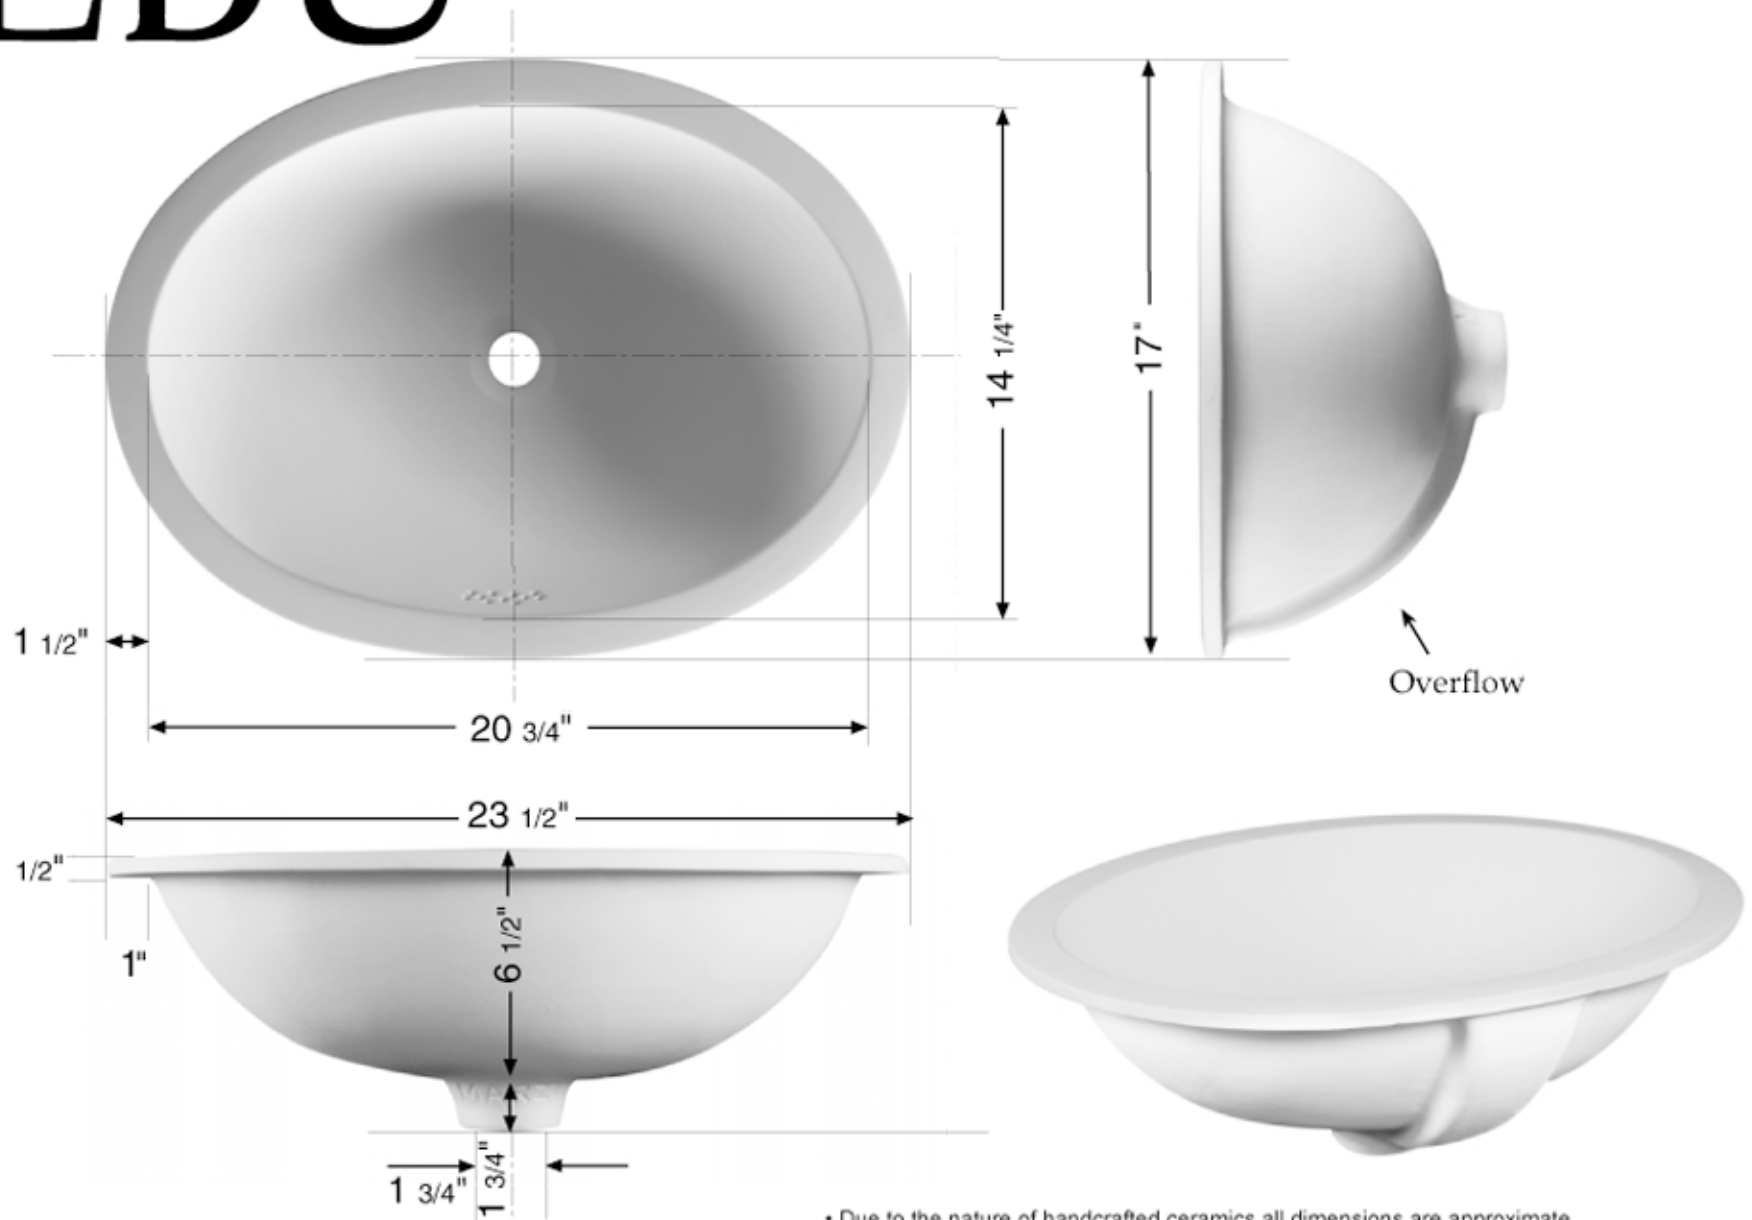

LBU

17" x 23 1/2" Large ellipse undermount basin

- Due to the nature of handcrafted ceramics all dimensions are approximate.
- Cutout templates are available if used as drop-in only.
Please do not attempt to cut from these measurements.
- This sink has a flat glazed rim. It may be used in an undercounter or flush mount installation.