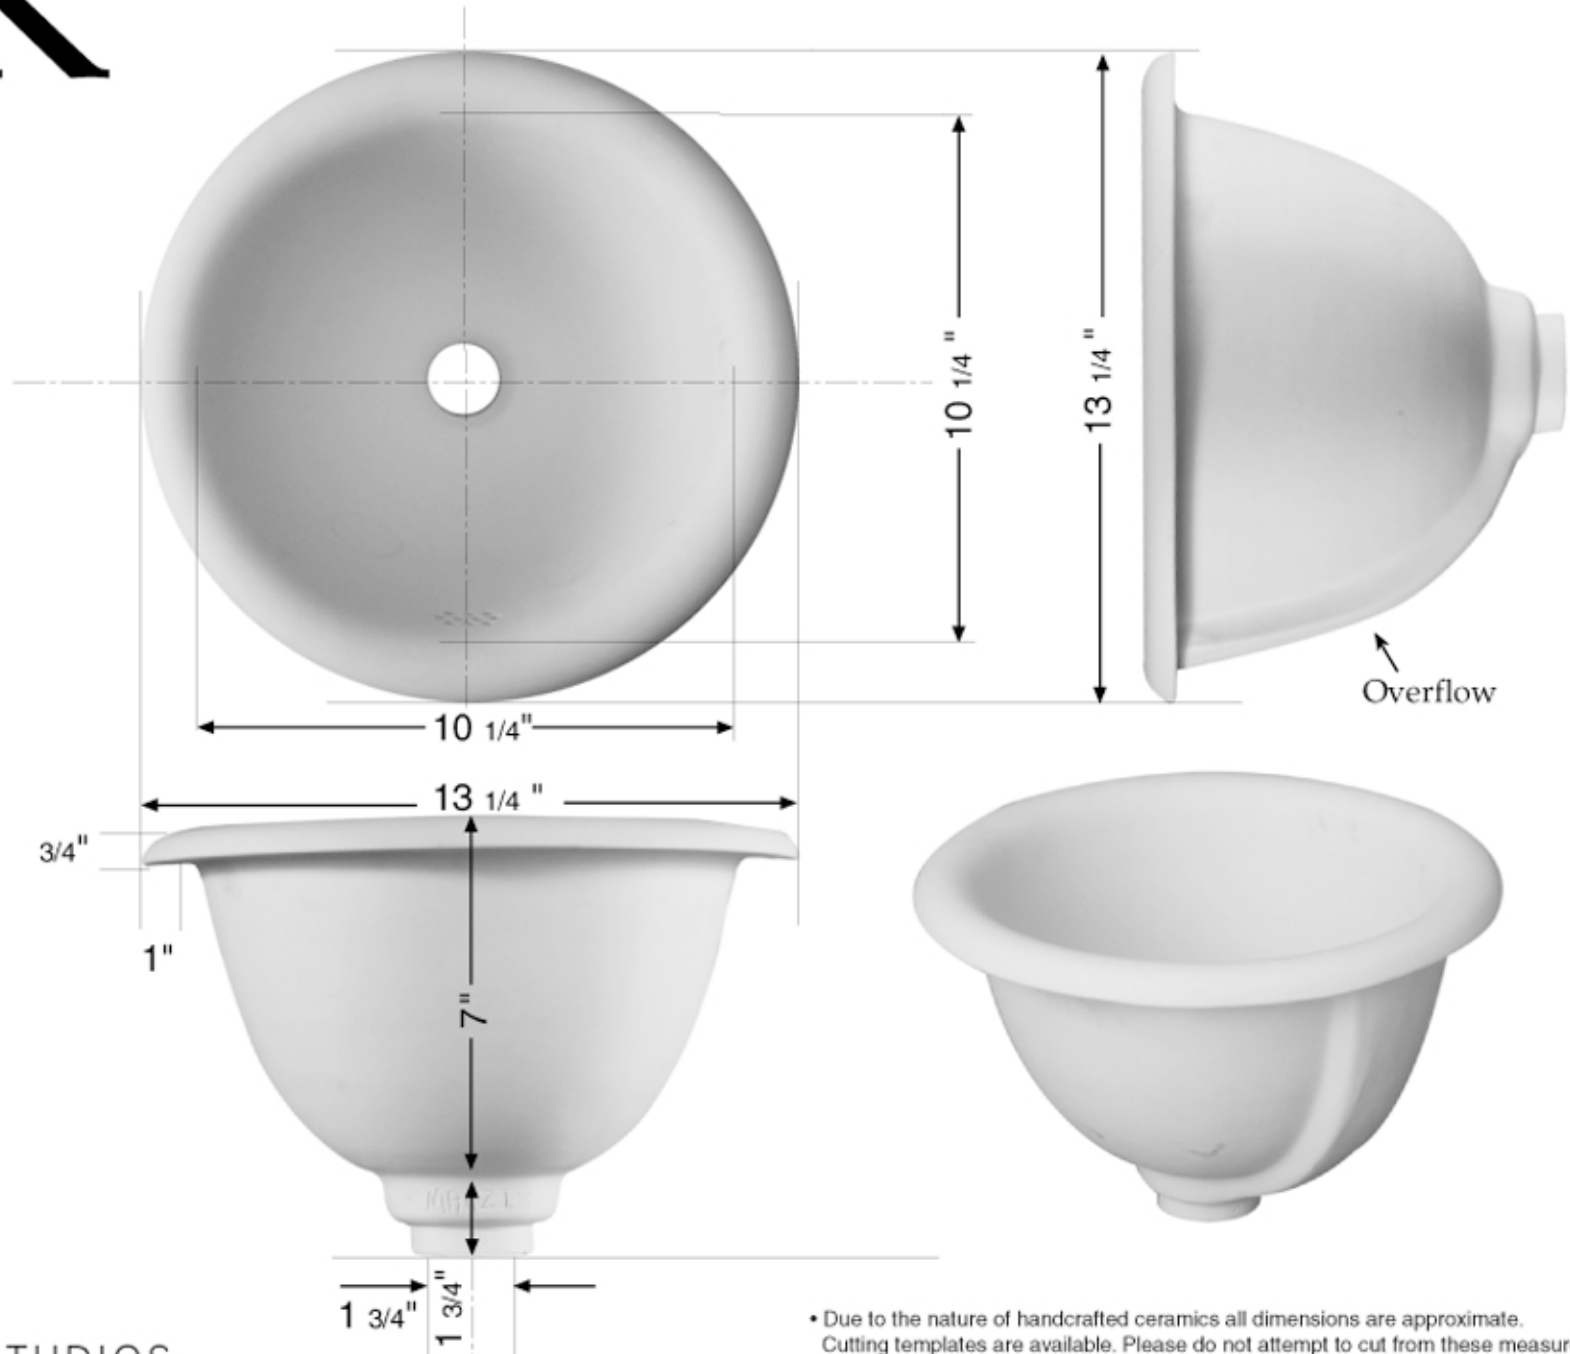

K

13 1/4 " Round basin with rounded rim

• Due to the nature of handcrafted ceramics all dimensions are approximate.
Cutting templates are available. Please do not attempt to cut from these measurements