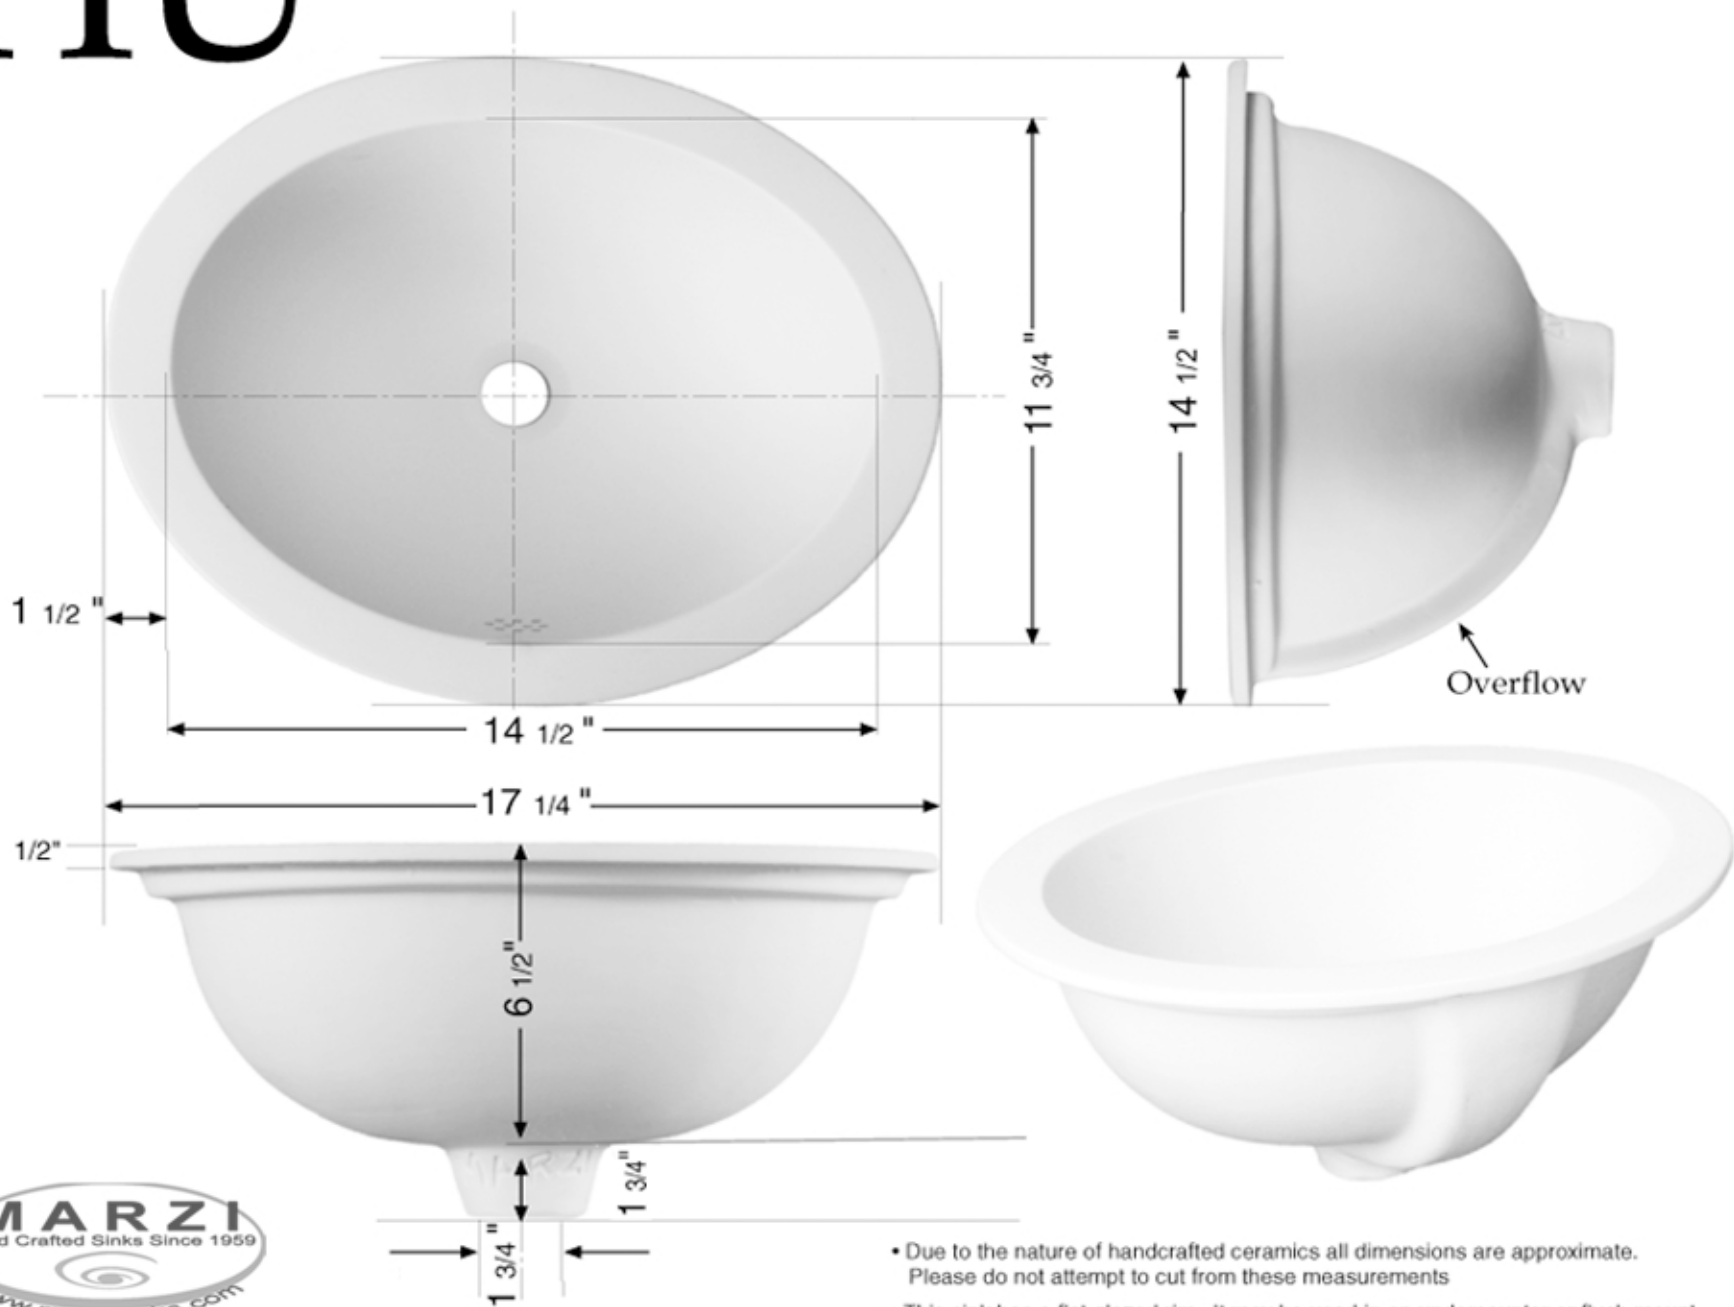

HU 14 1/2" x 17 1/4" Oval undercounter basin

- Due to the nature of handcrafted ceramics all dimensions are approximate. Please do not attempt to cut from these measurements
- This sink has a flat glazed rim. It may be used in an undercounter or flush mount
- Cutout templates are available if used as drop-in only.