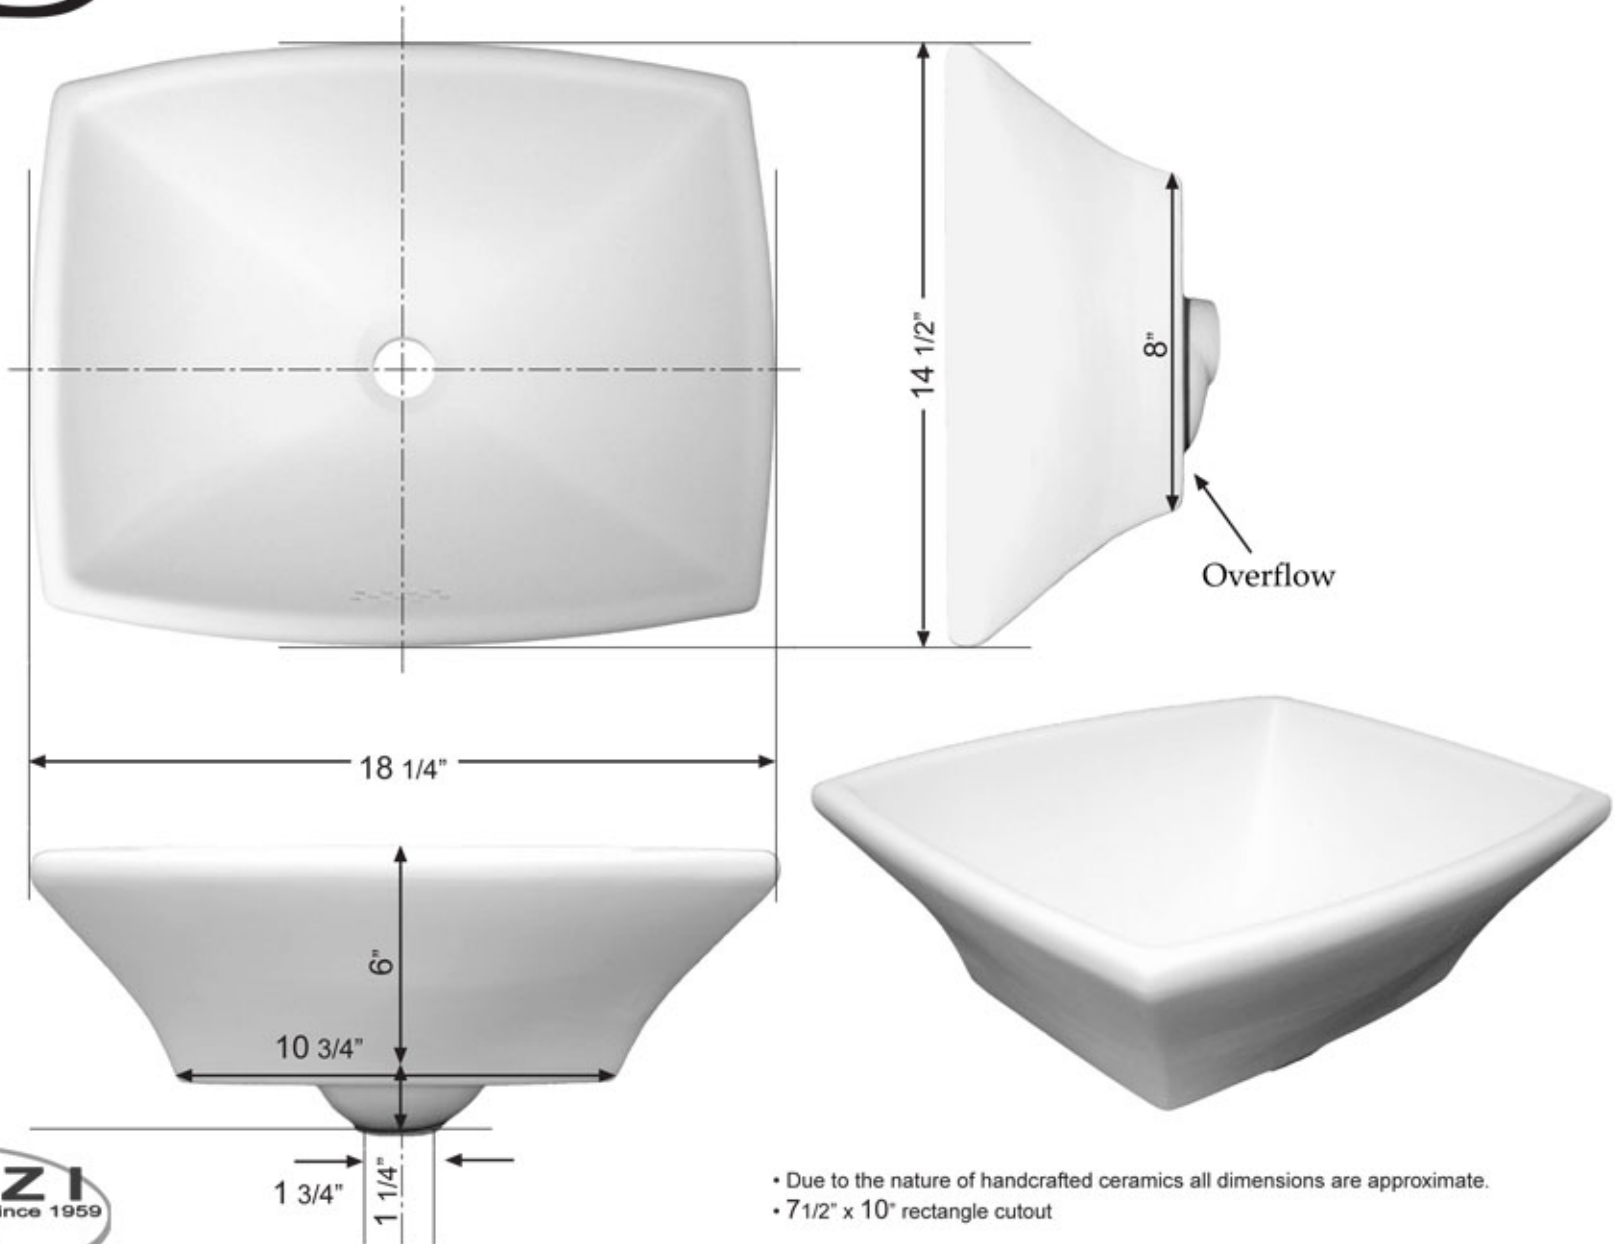

# HD

18 1/4" x 14 1/2"  
Large rectangle vessel fully exposed

- Due to the nature of handcrafted ceramics all dimensions are approximate.
- 7 1/2" x 10" rectangle cutout