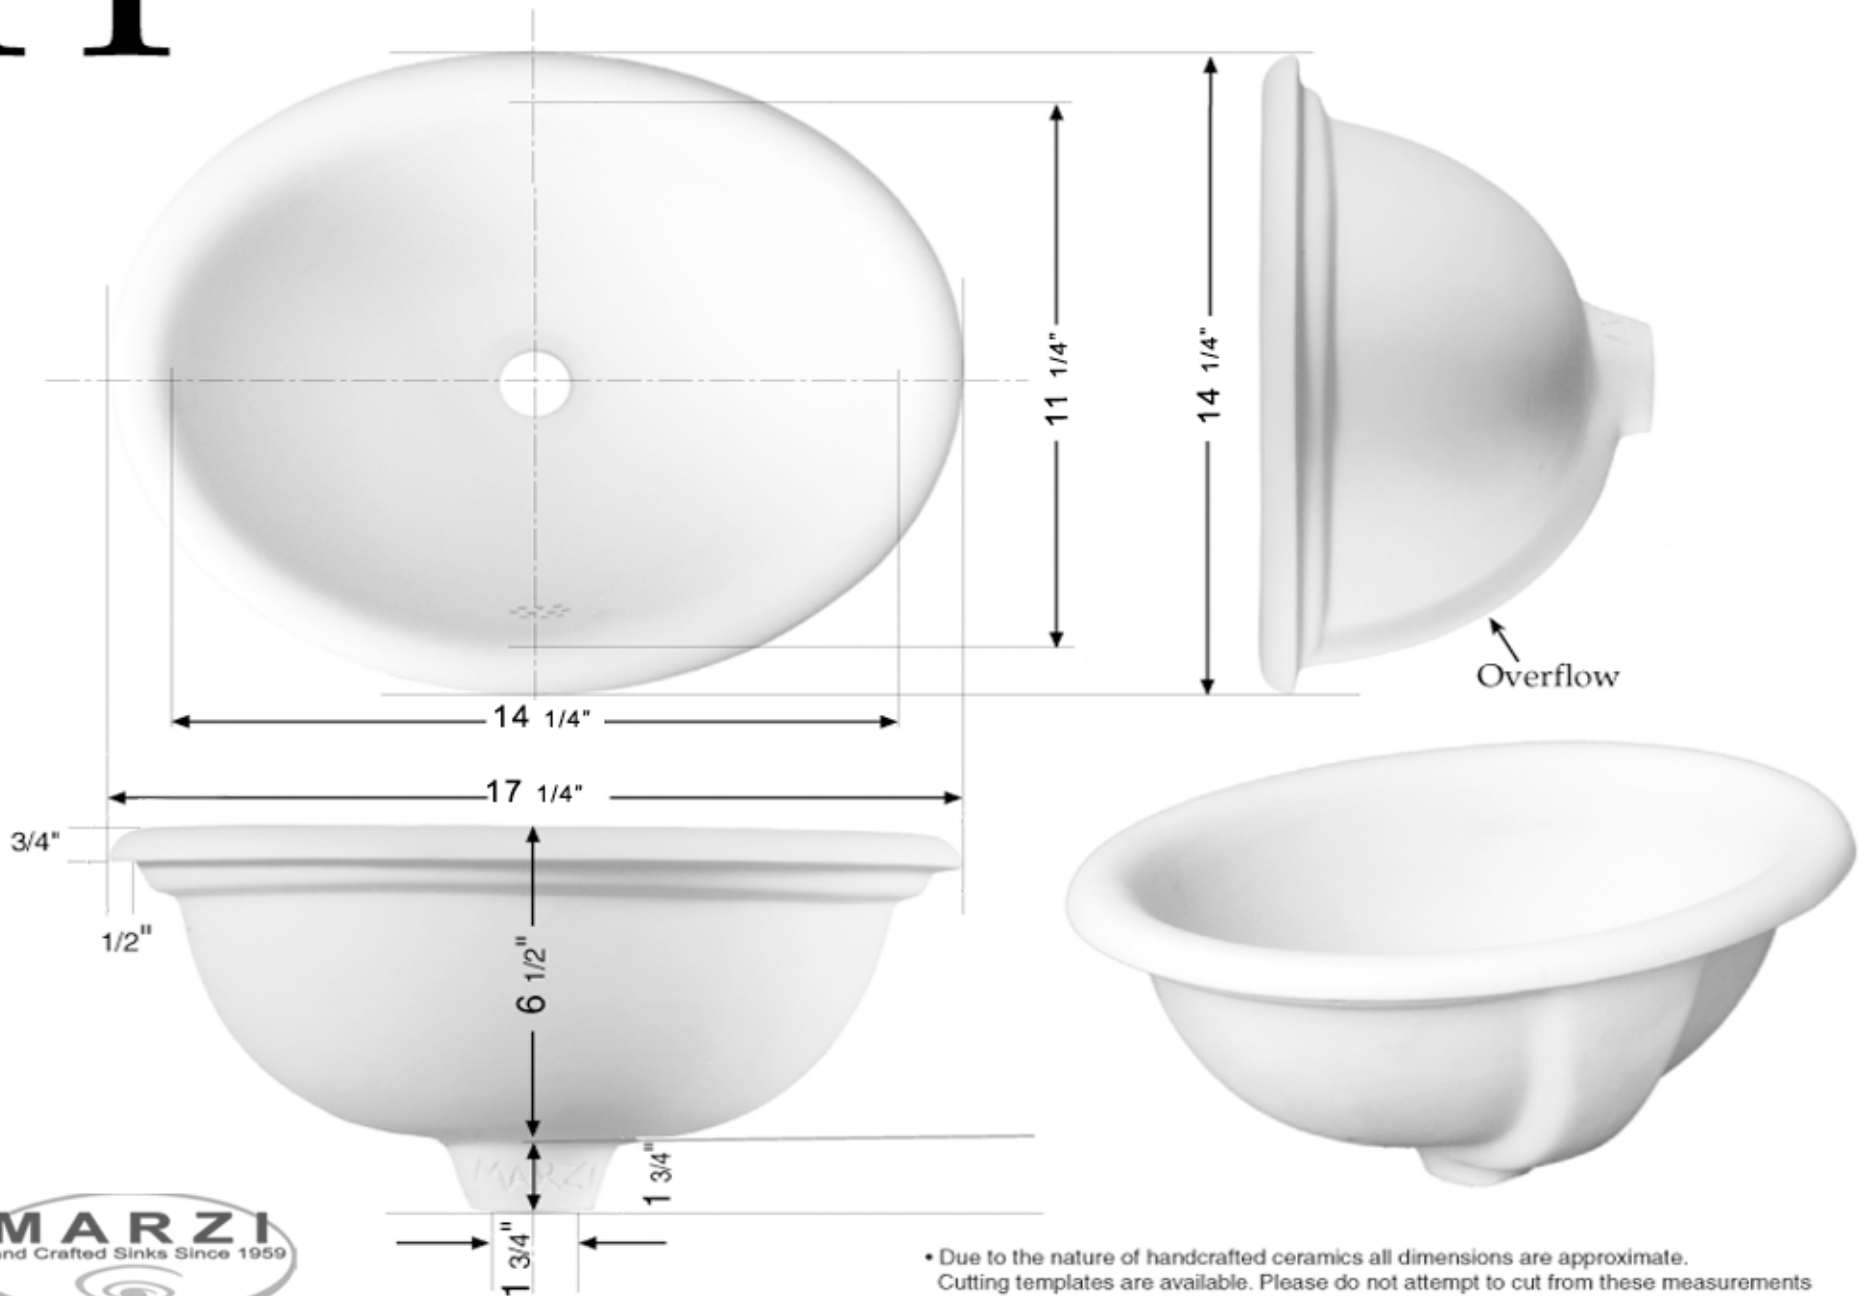

H

14 1/4" x 17 1/4" Oval basin with rounded rim

• Due to the nature of handcrafted ceramics all dimensions are approximate.
Cutting templates are available. Please do not attempt to cut from these measurements