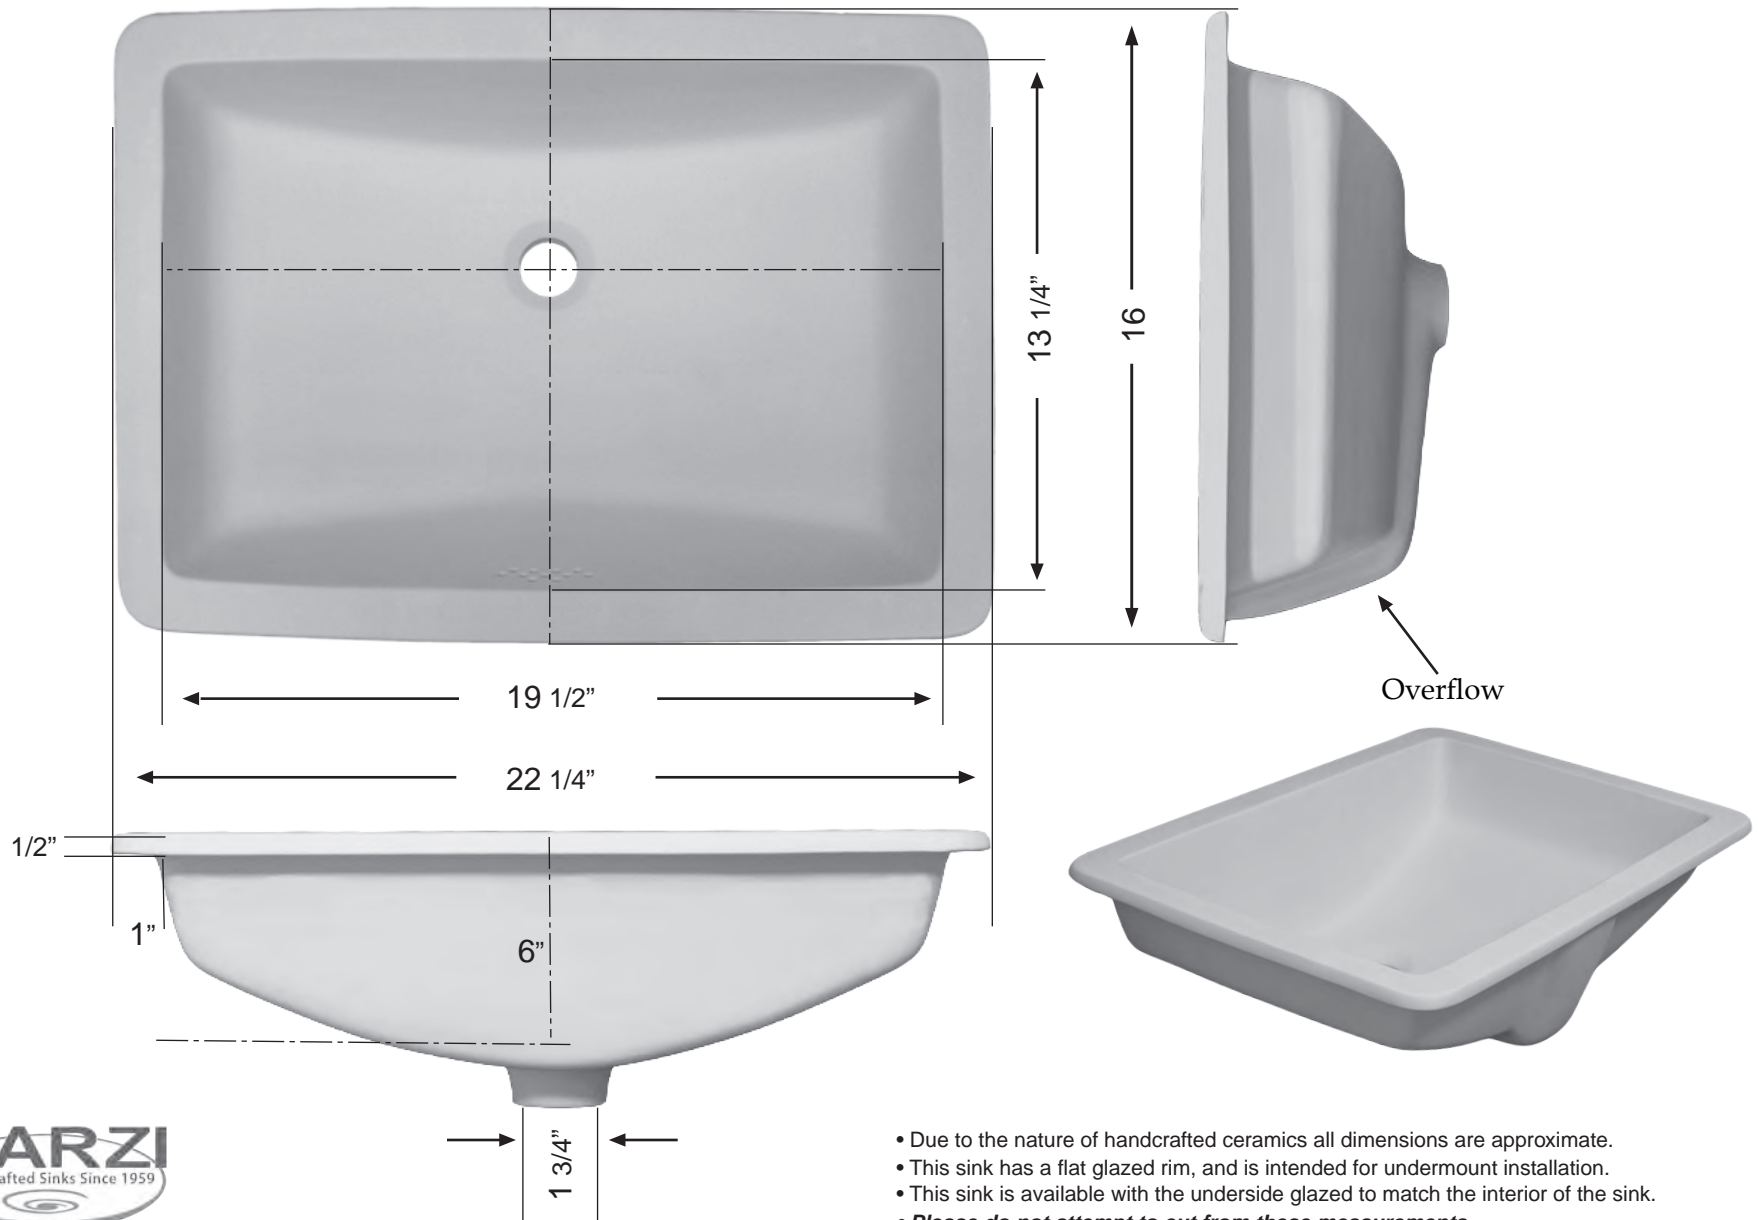

# DD 16" x 22 1/4" Rectangle undermount w/rocker bottom

- Due to the nature of handcrafted ceramics all dimensions are approximate.
- This sink has a flat glazed rim, and is intended for undermount installation.
- This sink is available with the underside glazed to match the interior of the sink.
- **Please do not attempt to cut from these measurements.**