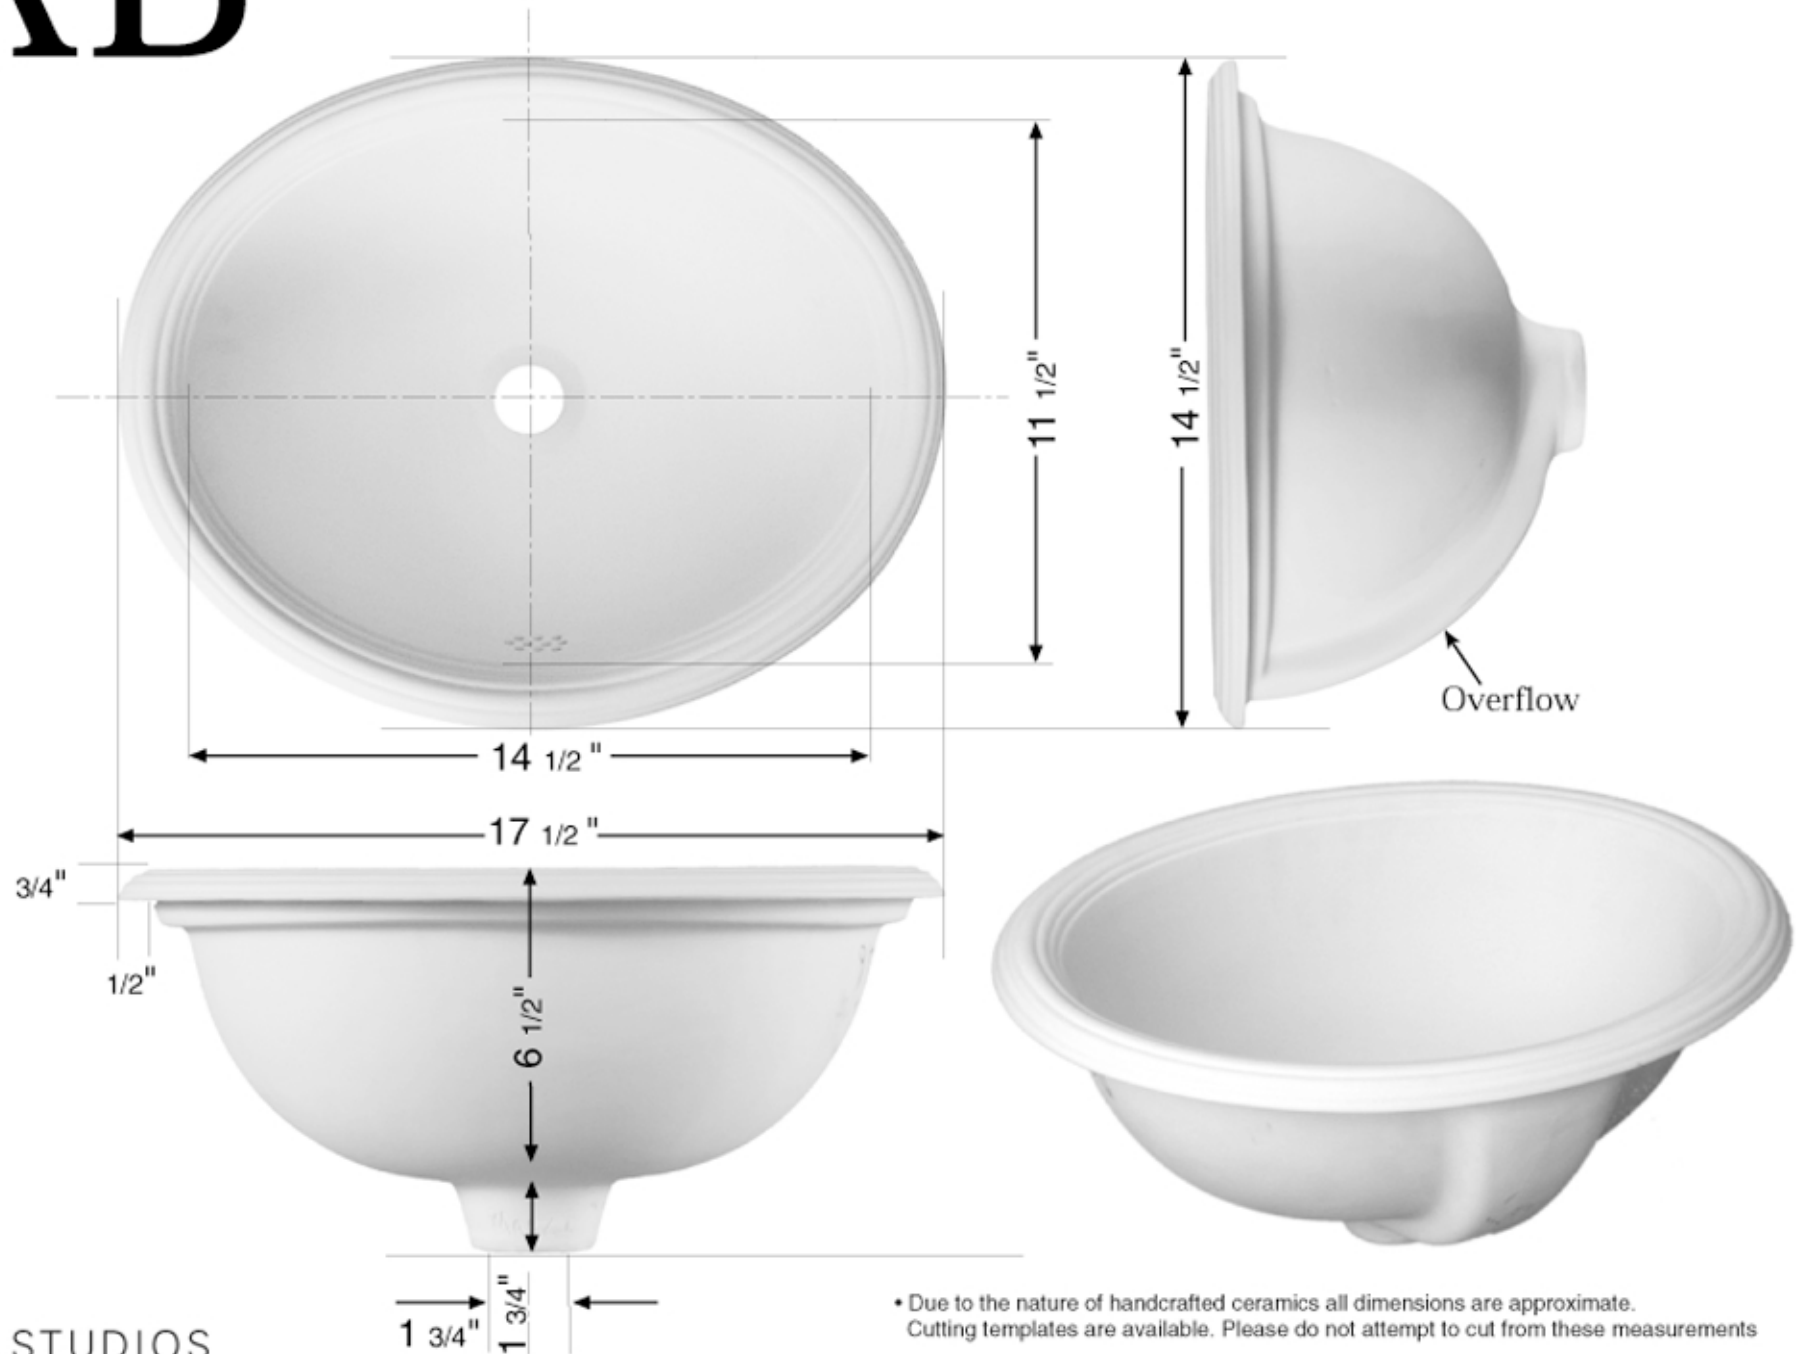

AB

14 1/2" x 17 1/2" Oval basin with reeds rim

MARZI STUDIOS