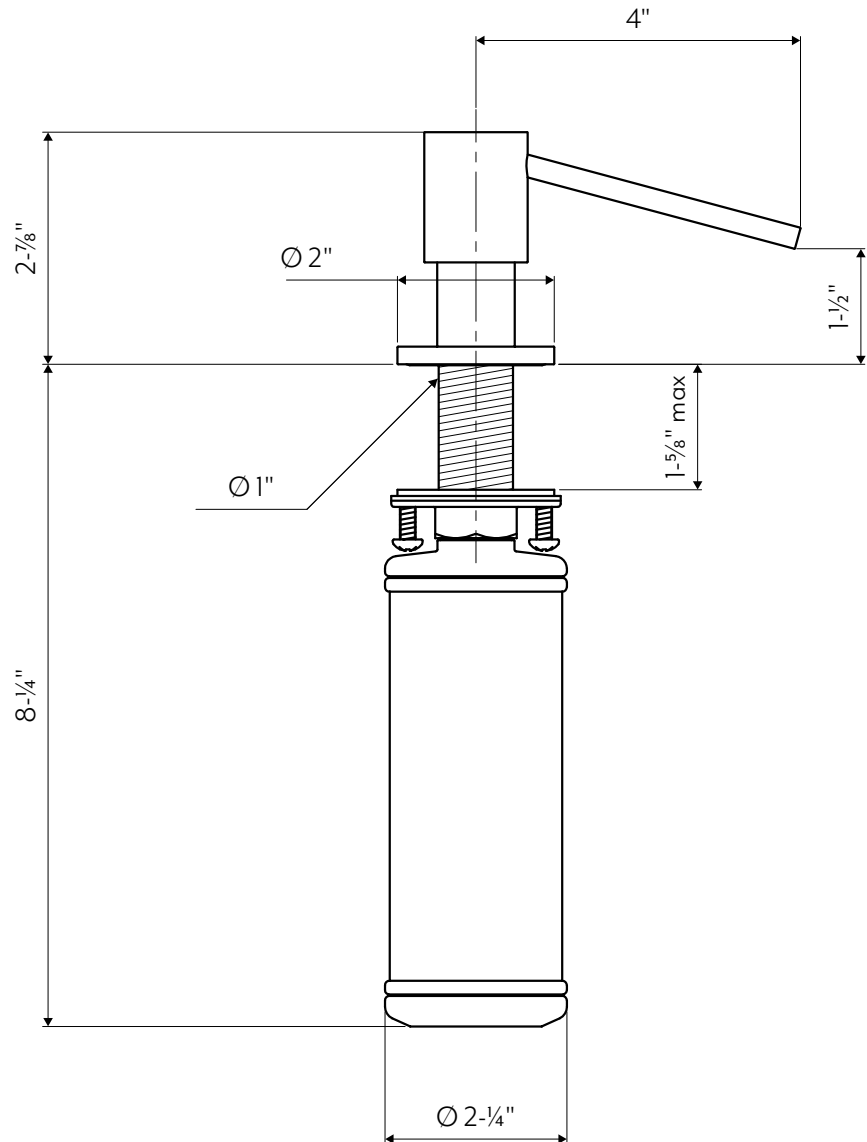

- Marine Grade 316L machined stainless steel construction, with heavy-duty stainless steel soap pump
- Maximum counter thickness: 1-5/8"
- Minimum install hole diameter: 1"
- Can be easily refilled from the top
- High-precision machining:  
all parts are perfectly assembled
- Large capacity bottle: 12 fl oz.
- Fully recyclable
- Areas of application: Indoor & outdoor