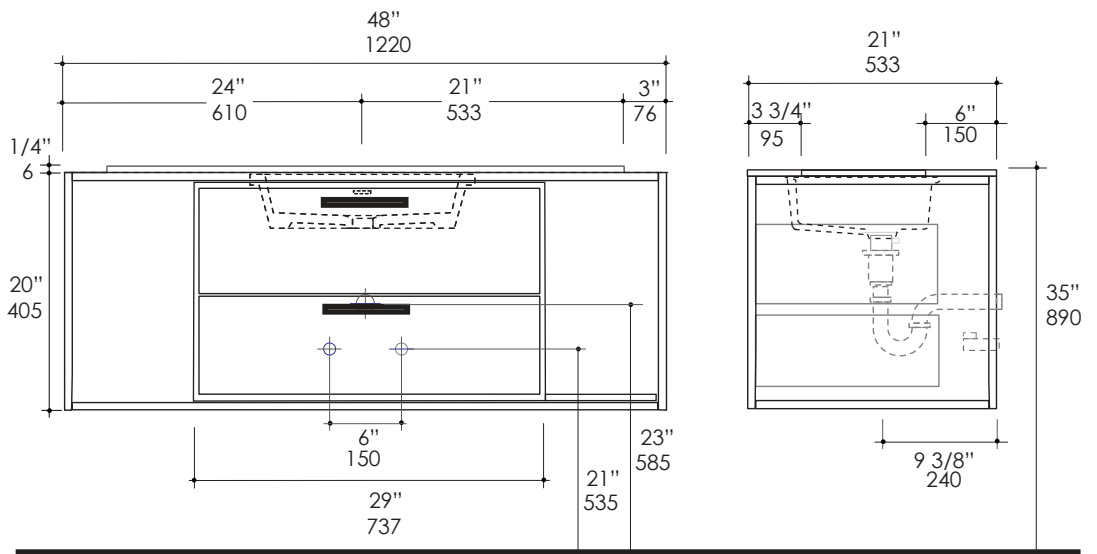

Linea Vanity Item #L424

Features:

- Wall-mount wooden vanity
- Consists of two drawers, metal frame, and solid surface countertop and two shelves
- Pulls matching the selected metal frame finish are included
- Washbasin #5452UN sold separately
- Handmade in USA
- Manufactured with low VOC finishes and wood from renewable forests

- G - Glossy Solid Surface
- M - Matte Solid Surface

Faucet Hole Options:

- 00 - None
- 01 - One - centered behind the sink
- 02 - Two, center and right - centered behind the sink
- 03 - Three in 8" spread - centered behind the sink

Product Specifications:

Notes:
 Drawings provided herein are meant to give the user an idea of the product and are not made to scale. The size in inches is rounded up to the nearest 1/16". Slight variances can often occur with porcelain and woodwork. Therefore, LACAVA will not be held responsible for any cutouts, countertops, or furniture made without the actual product or template from LACAVA. Differences in color, grain, appearance and texture are inherent in all natural woodwork, and should be expected. Variances in these qualities are not deemed manufacturing defects, and will not be accepted as valid reasons to return or exchange any LACAVA woodwork. Plumbing specifications are only a guideline and may need to be altered based on the application.
 Product specifications are not binding to the manufacturer and can be changed without notice at any time. Please refer to your shipment for product final sizes.