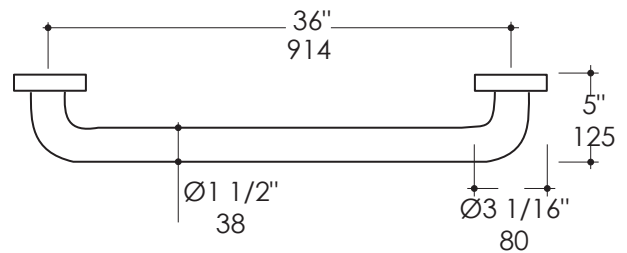

Hoteliere Grab Bar Item #H101

Features:

- Wall-mount grab bar
- Stainless steel construction
- Includes mounting hardware

Finish Options:

- 10 - Polished Stainless Steel
- 21 - Brushed Stainless Steel

Product Specifications:

Notes:

Drawings provided herein are meant to give the user an idea of the product and are not made to scale. The size in inches is rounded up to the nearest 1/16".

LACAVA is committed to the highest level of customer service. Please feel free to contact us at 1-888-522-2827 (toll free) or by email at info@lacava.com for technical assistance or any general inquiries.