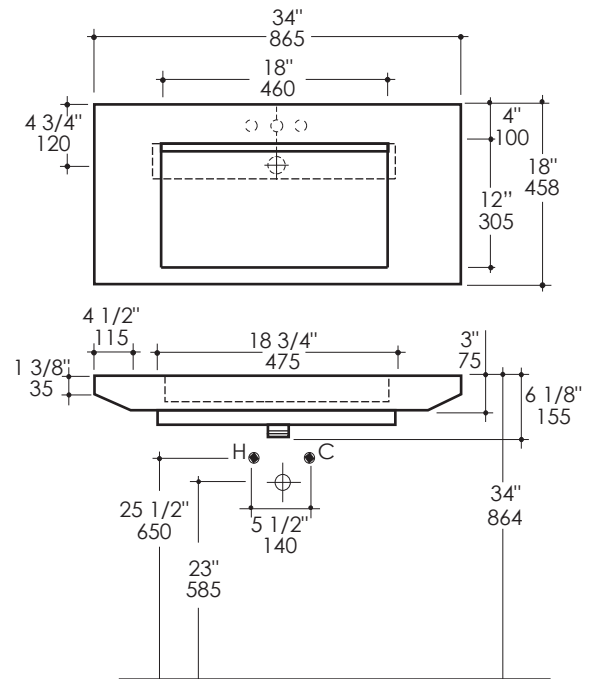

LIBERA Lavatory Item #5301

Features:

- Wall-mount or vanity top installation
- Faucet holes diameter is 1 3/8"
- Concealed integrated drain is included, no overflow
- Requires s. steel brackets # 5301-BR for wall-mount installation without vanity
- Can be installed to meet ADA compliance

Recommended Accessories:

- Item #5301-BR: Wall-mount stainless steel bracket frame. It is not needed if lavatory is installed on a vanity.
- Item #5301C: Wall-mount undercounter vanity
 - LED lights
 - Flip-open door with polished chrome pull
- Item #5301L: Floor-standing stainless steel console stand
 - It must be attached to a wall

Finish Options:

- NM - Marquina (stone)
- WH - Bianco (stone)

Faucet Hole Options:

- 00 - None
- 01 - One
- 02 - Two - center and right
- 03 - Three in 8" spread

Product Specifications:

Notes:

Drawings provided herein are meant to give the user an idea of the product and are not made to scale. The size in inches is rounded up to the nearest 1/16". Slight variances can often occur with porcelain and woodwork. Therefore, LACAVA will not be held responsible for any cutouts, countertops, or furniture made without the actual product or template from LACAVA. Differences in color, grain, appearance and texture are inherent in all natural woodwork, and should be expected. Variances in these qualities are not deemed manufacturing defects, and will not be accepted as valid reasons to return or exchange any LACAVA woodwork. Plumbing specifications are only a guideline and may need to be altered based on the application.