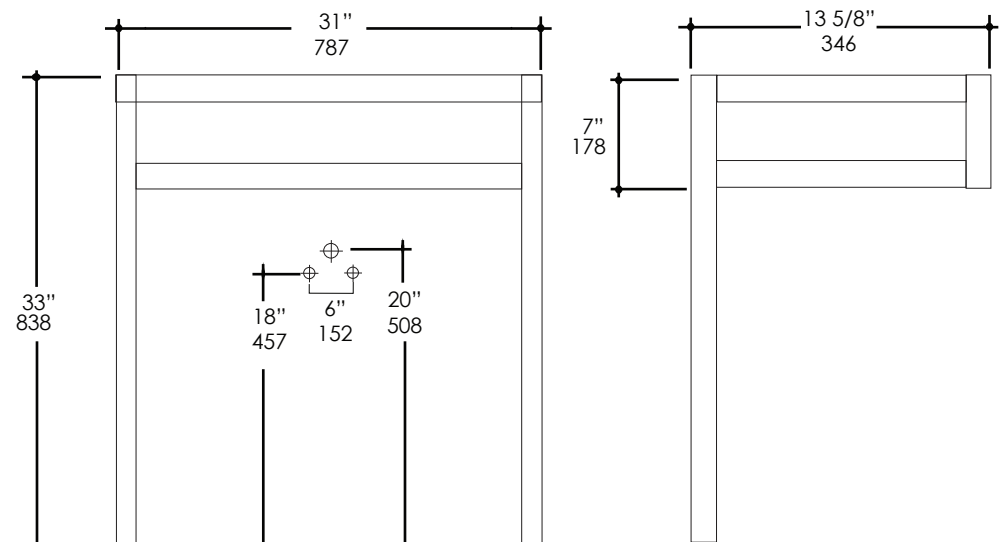

Product Specifications:

Finish Options:

- 10 - polished stainless steel
- 21 - brushed stainless steel
- 44 - matte black
- 51 - brushed brass

Notes:
Drawings provided herein are meant to give the user an idea of the product and are not made to scale. The size in inches is rounded up to the nearest 1/16". Slight variances can often occur with porcelain and woodwork. Therefore, LACAVA will not be held responsible for any cutouts, countertops, or furniture made without the actual product or template from LACAVA. Differences in color, grain, appearance and texture are inherent in all natural woodwork, and should be expected. Variances in these qualities are not deemed manufacturing defects, and will not be accepted as valid reasons to return or exchange any LACAVA woodwork. Plumbing specifications are only a guideline and may need to be altered based on the application.
Product specifications are not binding to the manufacturer and can be changed without notice at any time. Please refer to your shipment for product final sizes.

LACAVA is committed to the highest level of customer service. Please feel free to contact us at 1-888-522-2823 (toll free) or by email at info@lacava.com for technical assistance or any general inquiries.

Rev. 1-24-2018