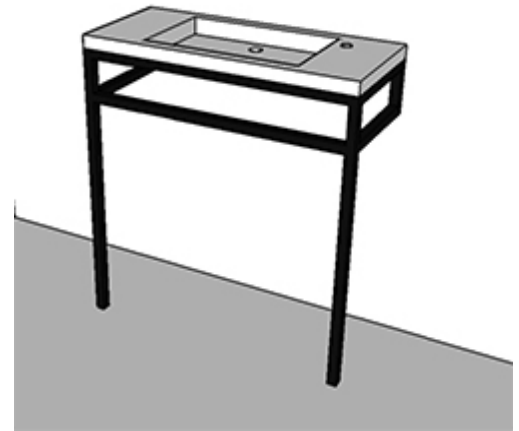

## DIMINI Console Item # 5273L

### Features:

- Floor-standing console stand with a towel bar
- Metal construction
- Must be secured to wall
- Washbasin #5273 sold separately
- Handmade in USA

### Recommended Accesories:

- Item #5273: Wall-mount, vanity top or self-rimming porcelain lavatory with an overflow
- Available in white (001) only
- Faucet hole options:
  - 00 no faucet holes
  - 01 one faucet hole on the right side
- Oversize European drain is recommended (i.e. item#7100-16OF, 7100-12)