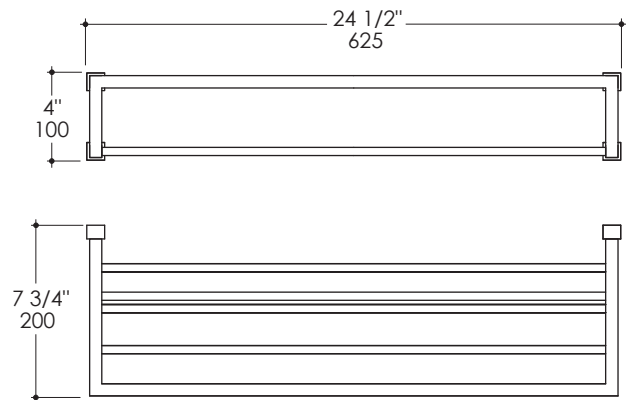

Quadro Towel Rack Item #4404

Features:

- Wall-mount towel shelf with built-in towel bar
- Stainless steel construction
- Includes mounting hardware

Finish Options:

- 10 - Polished Stainless Steel
- 21 - Brushed Stainless Steel
- 44 - Matte Black

Product Specifications:

Notes:

Drawings provided herein are meant to give the user an idea of the product and are not made to scale. The size in inches is rounded up to the nearest 1/16".

LACAVA is committed to the highest level of customer service. Please feel free to contact us at 1-888-522-2823 (toll free) or by email at info@lacava.com for technical assistance or any general inquiries.