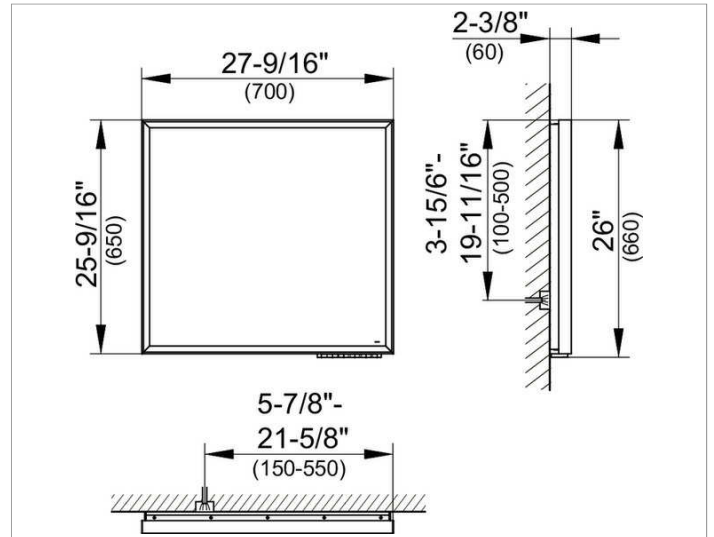

Royal Lumos
14597172050 Light mirror

PRODUCT

DRAWING

PRODUCT ATTRIBUTES

adjustable light colour from 2700 kelvin (warm white) to 6500 kelvin (daylight),
 continuous aluminium frame, silver anodized
 Operation:
 key panel with capacitive touch sensor,
 integrated extension function for e.g. light switch
 Illumination:
 LED (lifespan > 30.000 hours)
 Frame lighting and washbasin lighting
 infinitely dimmable and can be switched on/off

DIMENSION

27,56 x 25,59 x 2,36 "

Warranty: KEUCO products are covered by a 5-year manufacturer's warranty, in effect from the date of purchase. During this time, proven product defects will be remedied free of charge. Warranty claims must be filed in writing, including a detailed description of the defect immediately after a defect has occurred. For a copy of our detailed product warranty policy, please contact us at office-usa@keuco.com.
Installation: KEUCO products must be installed by a qualified professional in accordance with the respective installation guidelines and any applicable federal / local building codes and regulations.