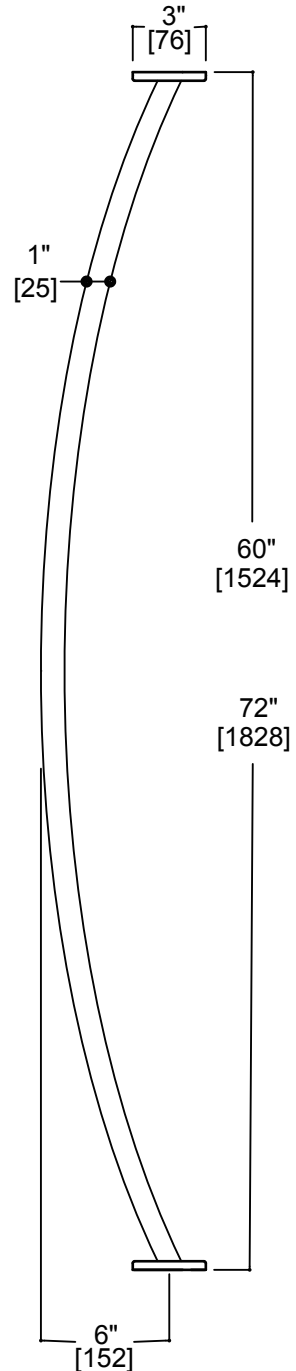

SHOWER ROD

Curved Shower Rod 5' / 6'
Item # KSRC-5SS /KSRC-6SS

FEATURES

- Modern styling
- Durable finishes
- Concealed installation

WARRANTY

- Lifetime limited (Residential use)
- One Year (Commercial use)

FINISHES STOCKED IN

- Polished
- Satin
- Matte Black

MOUNTING HARDWARE

- Mounting kit included

Note: Dimensions and specifications are subject to change without notice.