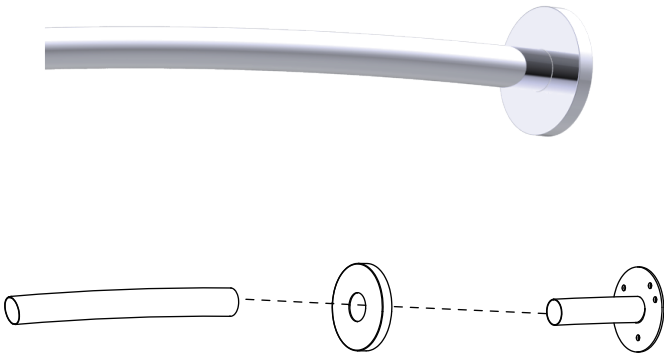

SHOWER ROD

Curved Shower Rod 5' / 6'
Item # KSRC-5SS /KSRC-6SS

FEATURES

- Modern styling
- Durable finishes
- Concealed installation

WARRANTY

- Lifetime limited (Residential use)
- One Year (Commercial use)

FINISHES STOCKED IN

- Polished
- Satin
- Matte Black

MOUNTING HARDWARE

- Mounting kit included

Note: Dimensions and specifications are subject to change without notice.