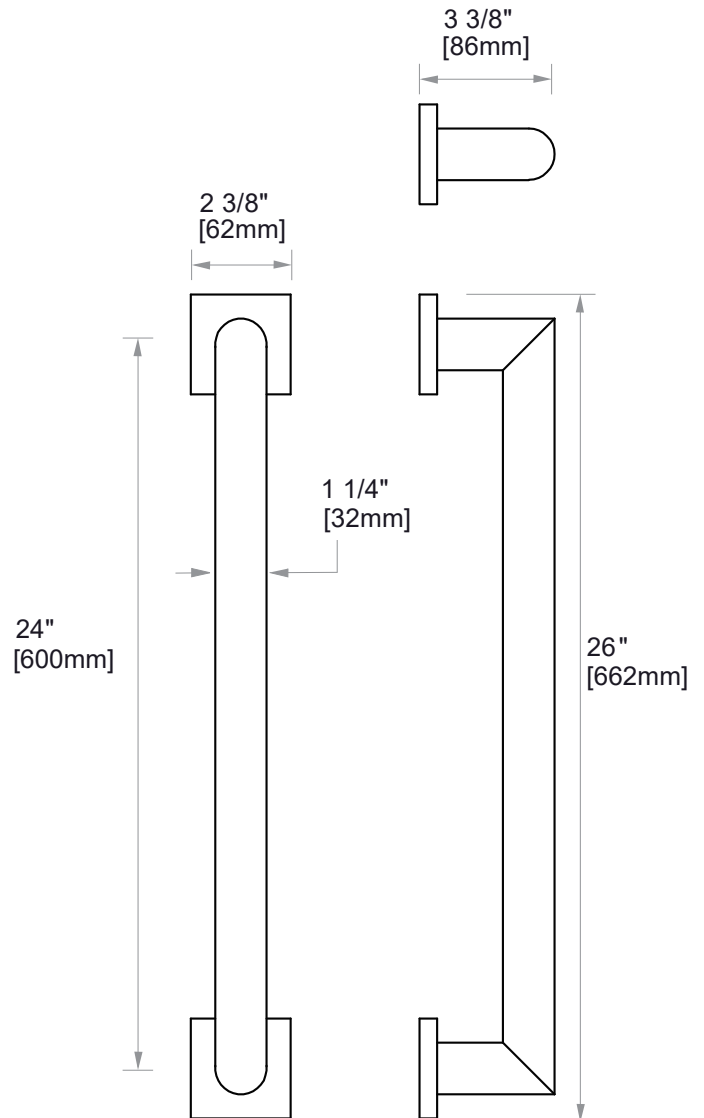

NOTE: Dimensions and specifications are subject to change without notice.