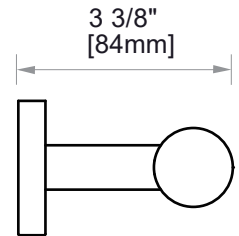

9400 SERIES (1.5"/35MM)

GRAB BAR 24" 8289424-35mm

PRODUCT NAME: GRAB BAR

SIZE: 24"

PRODUCT CODE: 8289424-35mm

MATERIAL: All-brass construction

STOCKED FINISHES:

- Polished Chrome (99)
- Brushed Nickel (81)
- Polished Nickel (68)