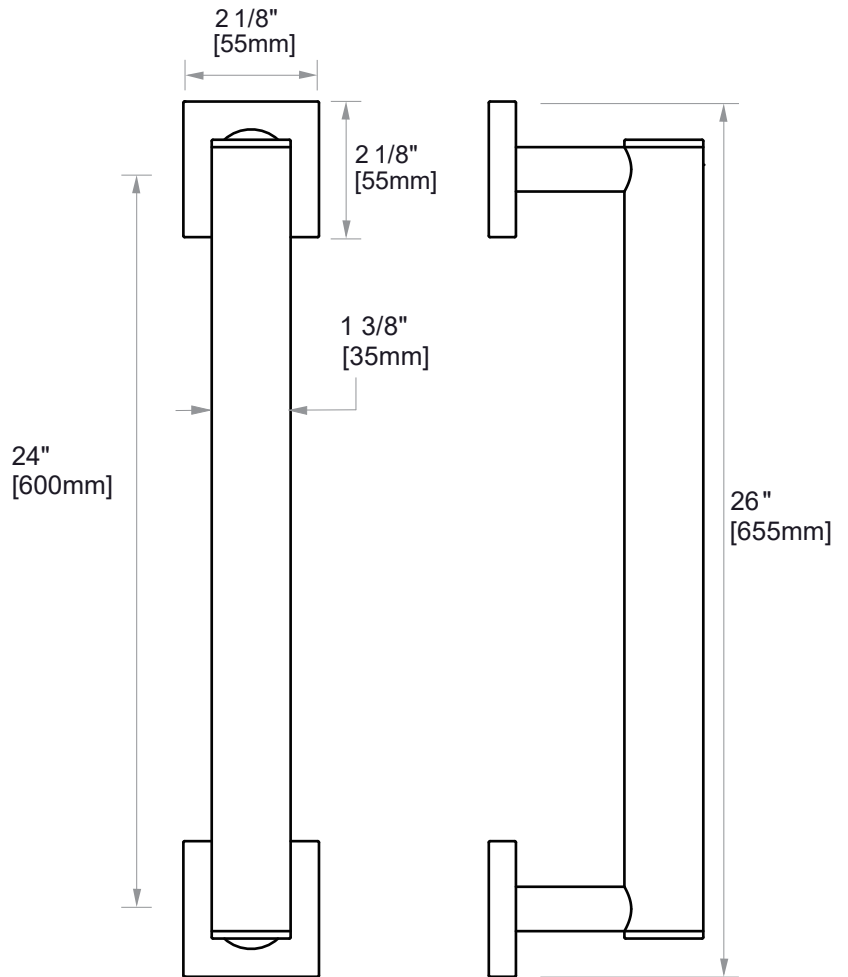

PRODUCT NAME: GRAB BAR

SIZE: 24"

PRODUCT CODE: 8289424-35mm

MATERIAL: All-brass construction

STOCKED FINISHES:

- Polished Chrome (99)
- Brushed Nickel (81)
- Polished Nickel (68)

SPECIAL FINISHES AVAILABLE: Please see our website for full list samples

WARRANTY:

Lifetime Limited (Residential Use)
One Year (Commercial Use)